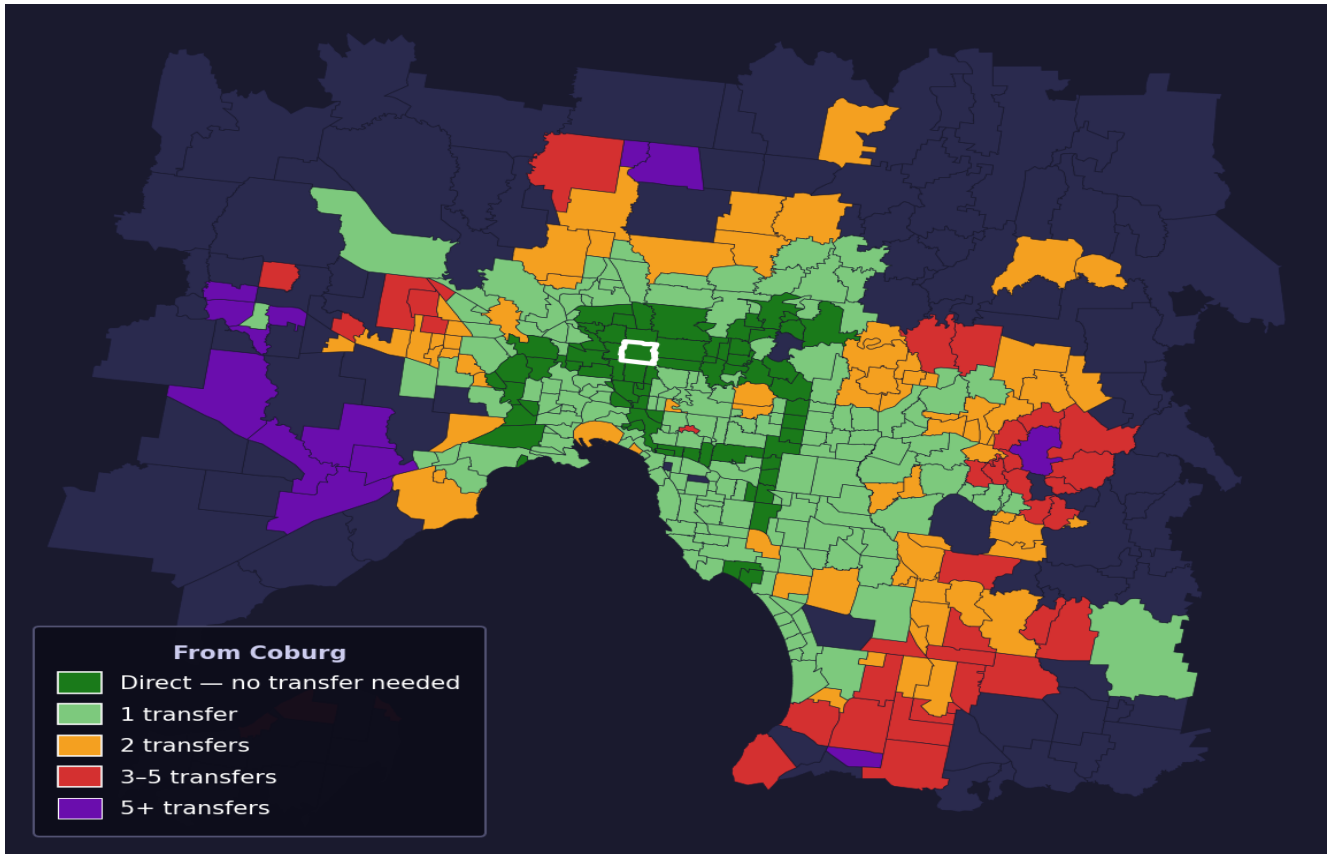

Coburg

Rank #35 of 450 suburbs

Composite 73 /100	Journey Quality 86 /100	Cost Efficiency 27 /100	Connectivity 93 /100
------------------------------------	--	--	---------------------------------------

Direct (0 transfers)	72 of 450
1 transfer	177 of 450
2 transfers	70 of 450
3-5 transfers	40 of 450
5+ transfers	90 of 450

Destination	Time	Single Trip	Weekly
Melbourne CBD	32 min	\$4.03	\$40.30/wk
Frankston	115 min	\$7.82	\$57.00/wk
Melbourne Airport	83 min	\$5.32	
Box Hill	70 min	\$5.08	\$50.46/wk
Dandenong	98 min	\$6.37	\$57.00/wk