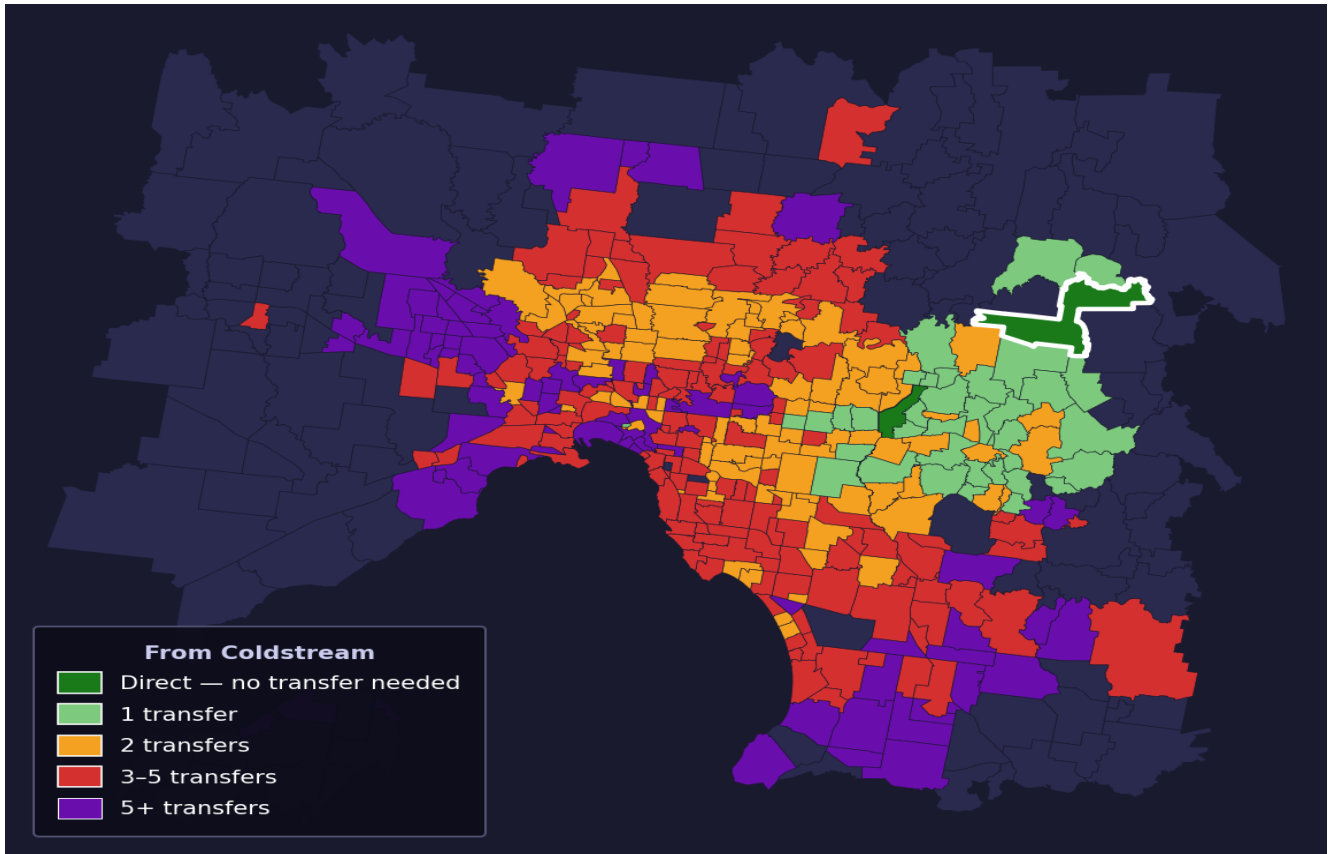

Coldstream

Rank #403 of 450 suburbs

Composite 44 _{/100}	Journey Quality 24 _{/100}	Cost Efficiency 72 _{/100}	Connectivity 52 _{/100}
---	---	---	--

Direct (0 transfers)	1 of 450
1 transfer	36 of 450
2 transfers	94 of 450
3-5 transfers	151 of 450
5+ transfers	167 of 450

Destination	Time	Single Trip	Weekly
Melbourne CBD	116 min	\$6.96	\$56.21/wk
Frankston	148 min	\$6.37	\$54.83/wk
Melbourne Airport	172 min	\$9.03	
Box Hill	72 min	\$5.32	\$50.09/wk
Dandenong	120 min	\$6.12	\$54.91/wk