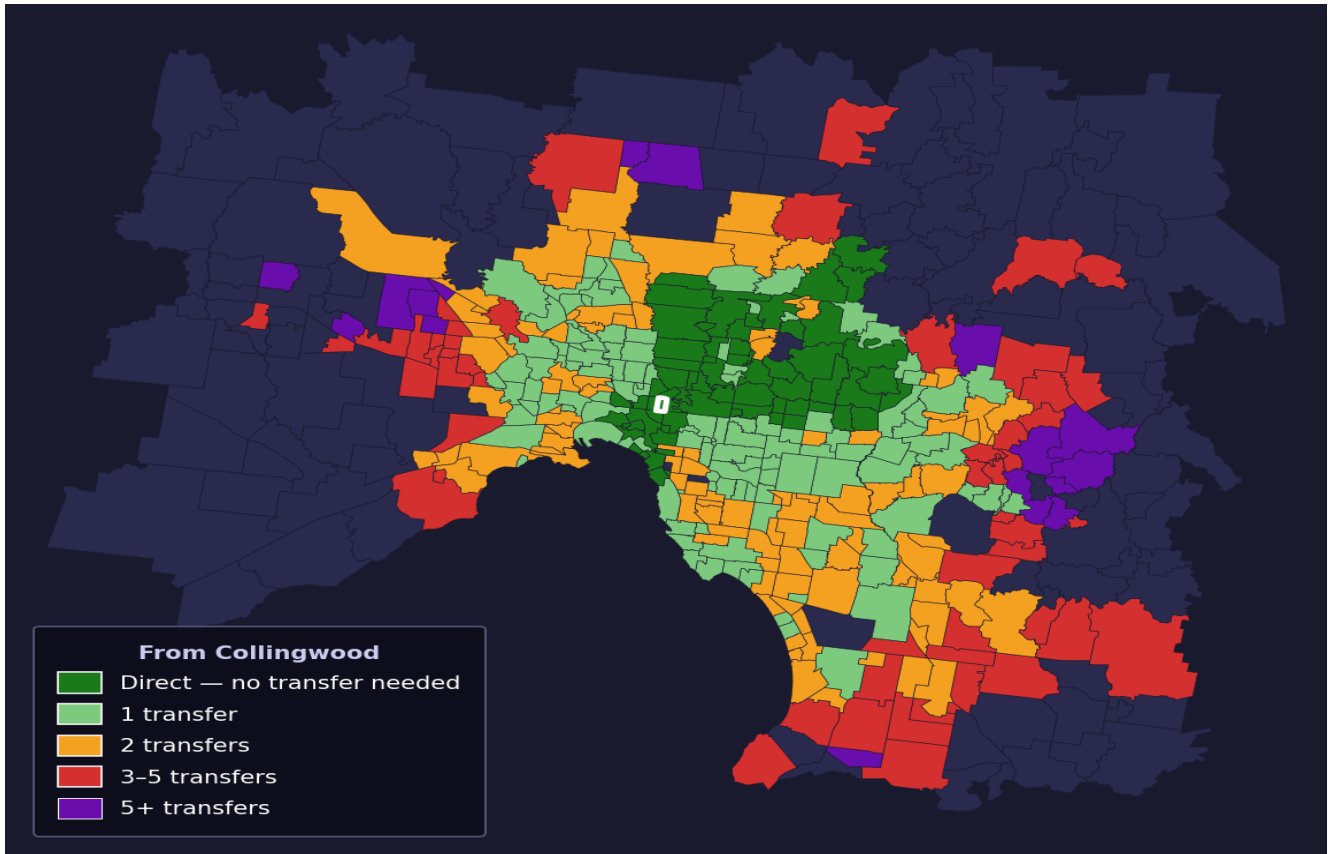

Collingwood

Rank #11 of 450 suburbs

Composite 75 _{/100}	Journey Quality 95 _{/100}	Cost Efficiency 28 _{/100}	Connectivity 84 _{/100}
---	---	---	--

Direct (0 transfers)	65 of 450
1 transfer	120 of 450
2 transfers	104 of 450
3-5 transfers	54 of 450
5+ transfers	106 of 450

Destination	Time	Single Trip	Weekly
Melbourne CBD	20 min	\$2.48	\$24.76/wk
Frankston	107 min	\$6.72	\$57.00/wk
Melbourne Airport	83 min	\$5.25	
Box Hill	49 min	\$4.38	\$43.82/wk
Dandenong	85 min	\$5.02	\$48.60/wk