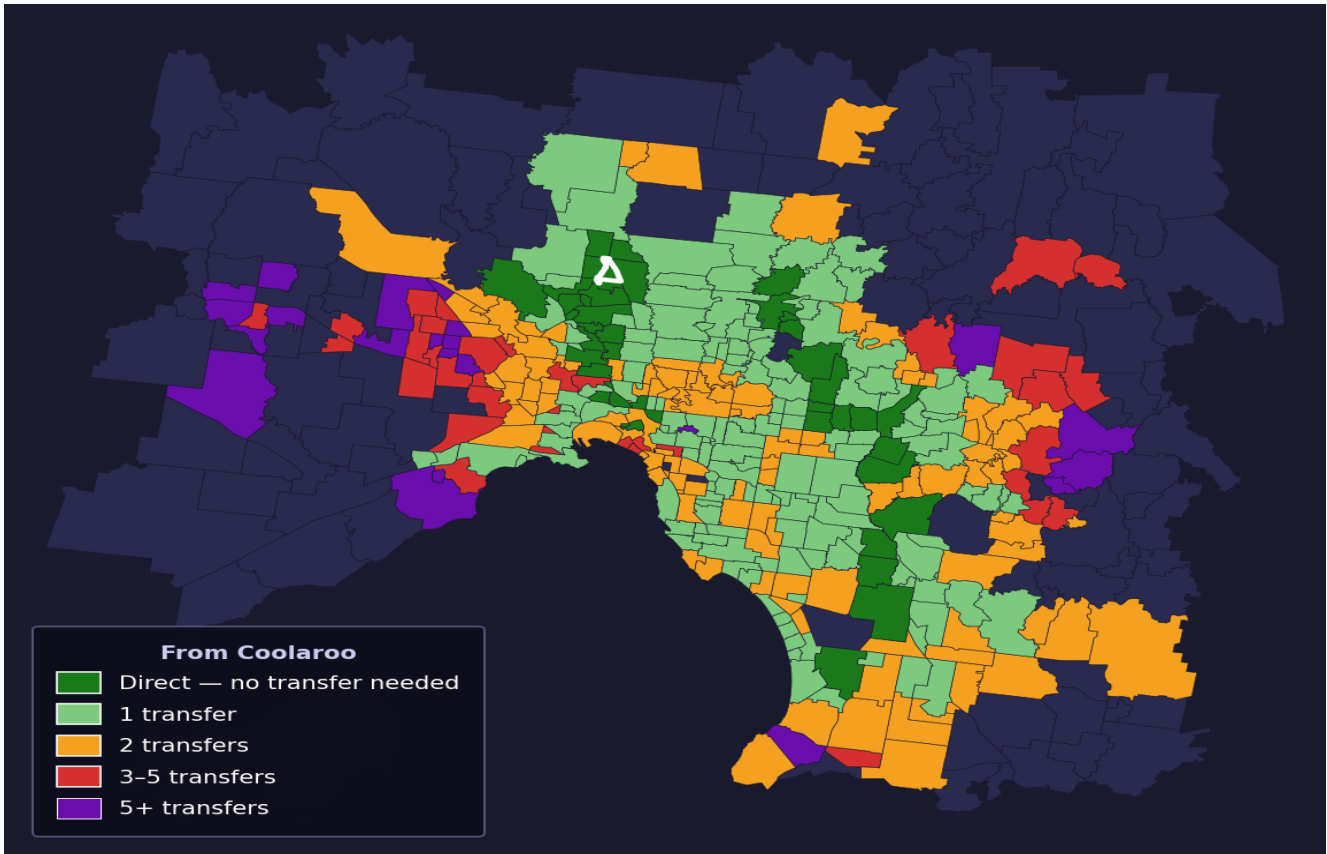

# Coolaroo

Rank #129 of 450 suburbs

<b>Composite</b> <b>69</b> /100	<b>Journey Quality</b> <b>66</b> /100	<b>Cost Efficiency</b> <b>57</b> /100	<b>Connectivity</b> <b>85</b> /100
------------------------------------	--	--	---------------------------------------

Direct (0 transfers)	43 of 450
1 transfer	153 of 450
2 transfers	113 of 450
3-5 transfers	35 of 450
5+ transfers	105 of 450

Destination	Time	Single Trip	Weekly
Melbourne CBD	59 min	\$4.40	\$43.98/wk
Frankston	132 min	\$8.23	\$57.00/wk
Melbourne Airport	58 min	\$4.65	
Box Hill	130 min	\$7.56	\$55.72/wk
Dandenong	114 min	\$6.83	\$57.00/wk