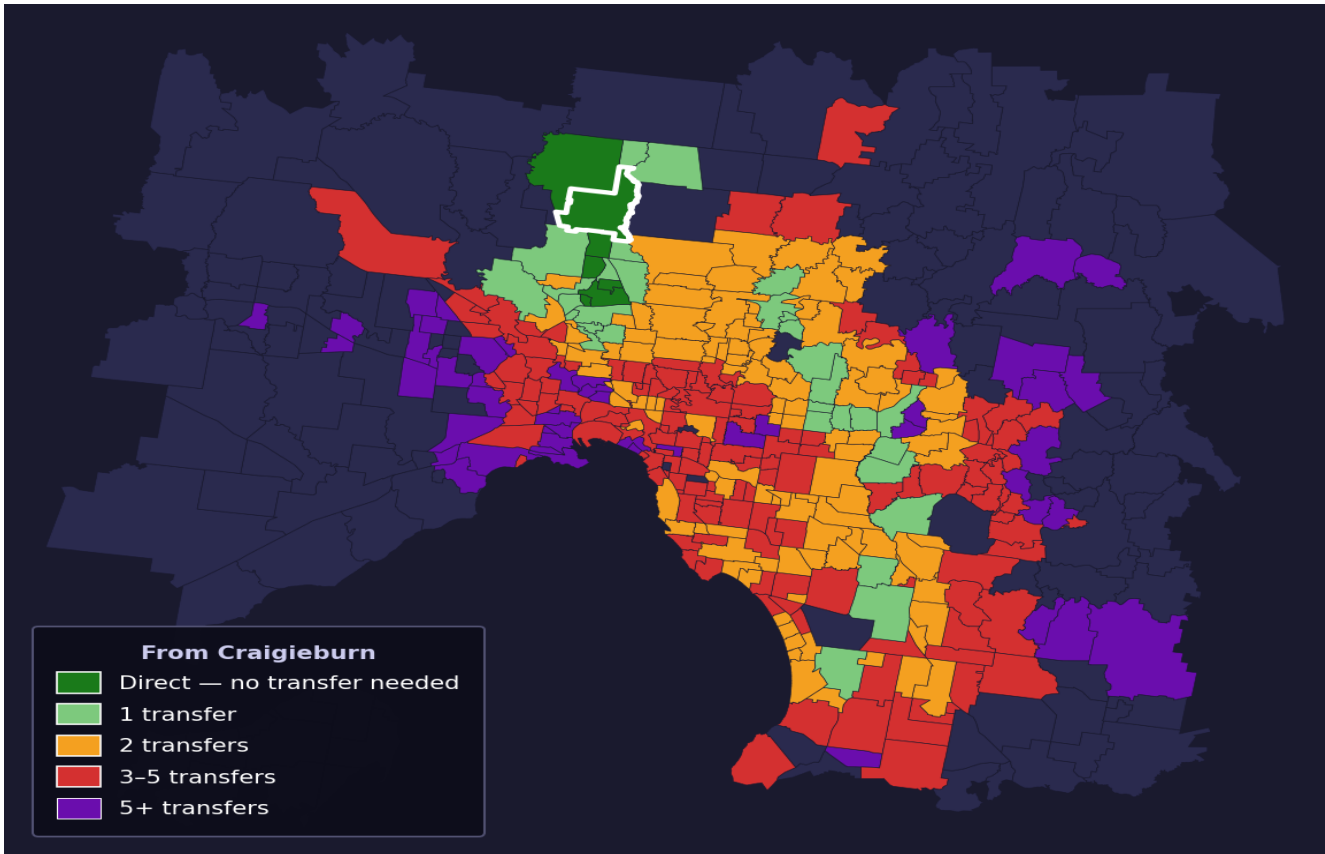

Craigieburn

Rank #335 of 450 suburbs

Composite 53 /100	Journey Quality 48 /100	Cost Efficiency 61 /100	Connectivity 53 /100
------------------------------------	--	--	---------------------------------------

Direct (0 transfers)	6 of 450
1 transfer	31 of 450
2 transfers	111 of 450
3-5 transfers	144 of 450
5+ transfers	157 of 450

Destination	Time	Single Trip	Weekly
Melbourne CBD	83 min	\$5.62	\$55.52/wk
Frankston	170 min	\$9.13	\$57.00/wk
Melbourne Airport	102 min	\$7.16	
Box Hill	139 min	\$8.28	\$57.00/wk
Dandenong	124 min	\$6.87	\$57.00/wk