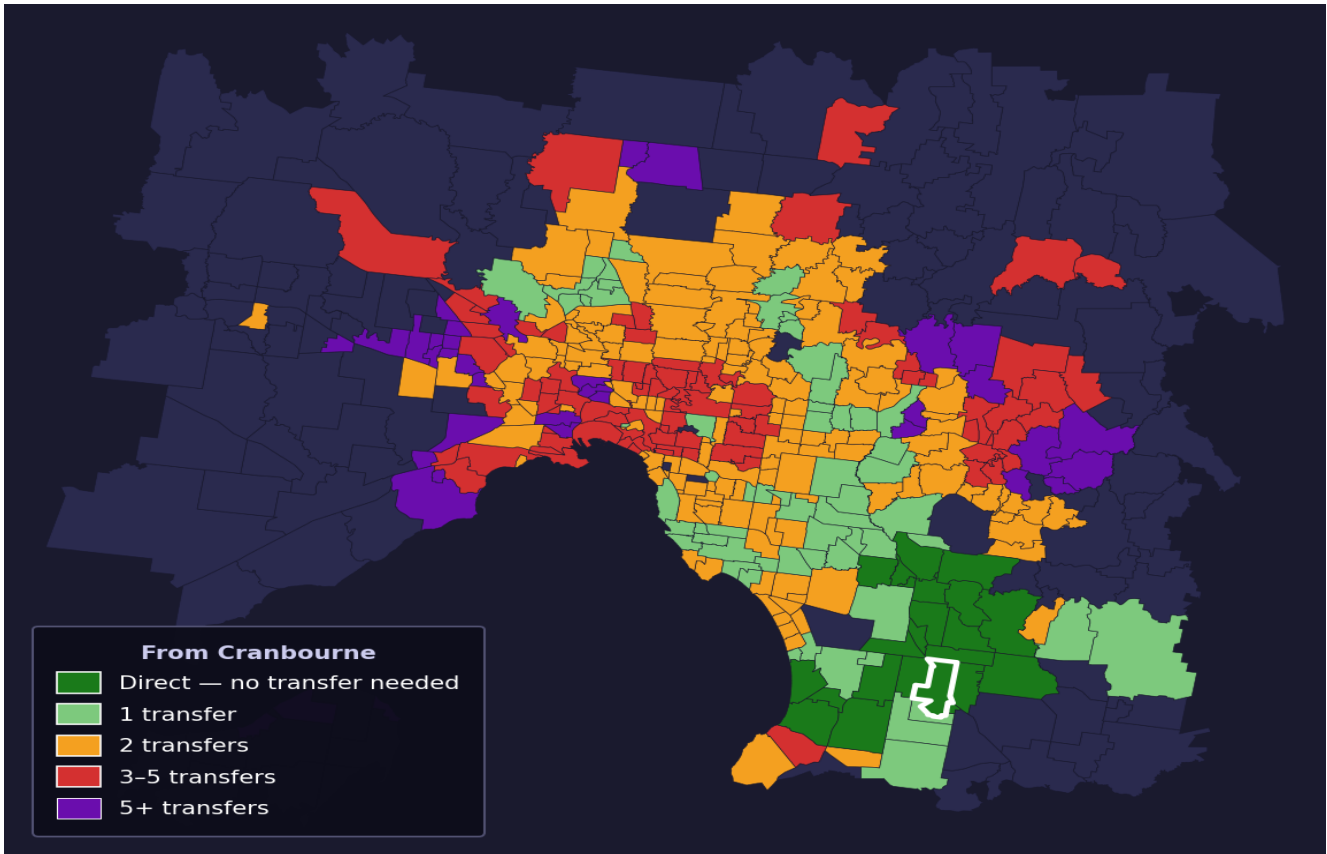

Cranbourne

Rank #308 of 450 suburbs

Composite 55 /100	Journey Quality 42 /100	Cost Efficiency 64 /100	Connectivity 67 /100
------------------------------------	--	--	---------------------------------------

Direct (0 transfers)	22 of 450
1 transfer	60 of 450
2 transfers	154 of 450
3-5 transfers	85 of 450
5+ transfers	128 of 450

Destination	Time	Single Trip	Weekly
Melbourne CBD	92 min	\$5.98	\$57.00/wk
Frankston	94 min	\$5.98	\$57.00/wk
Melbourne Airport	162 min	\$8.32	
Box Hill	121 min	\$7.03	\$57.00/wk
Dandenong	51 min	\$3.95	\$39.46/wk