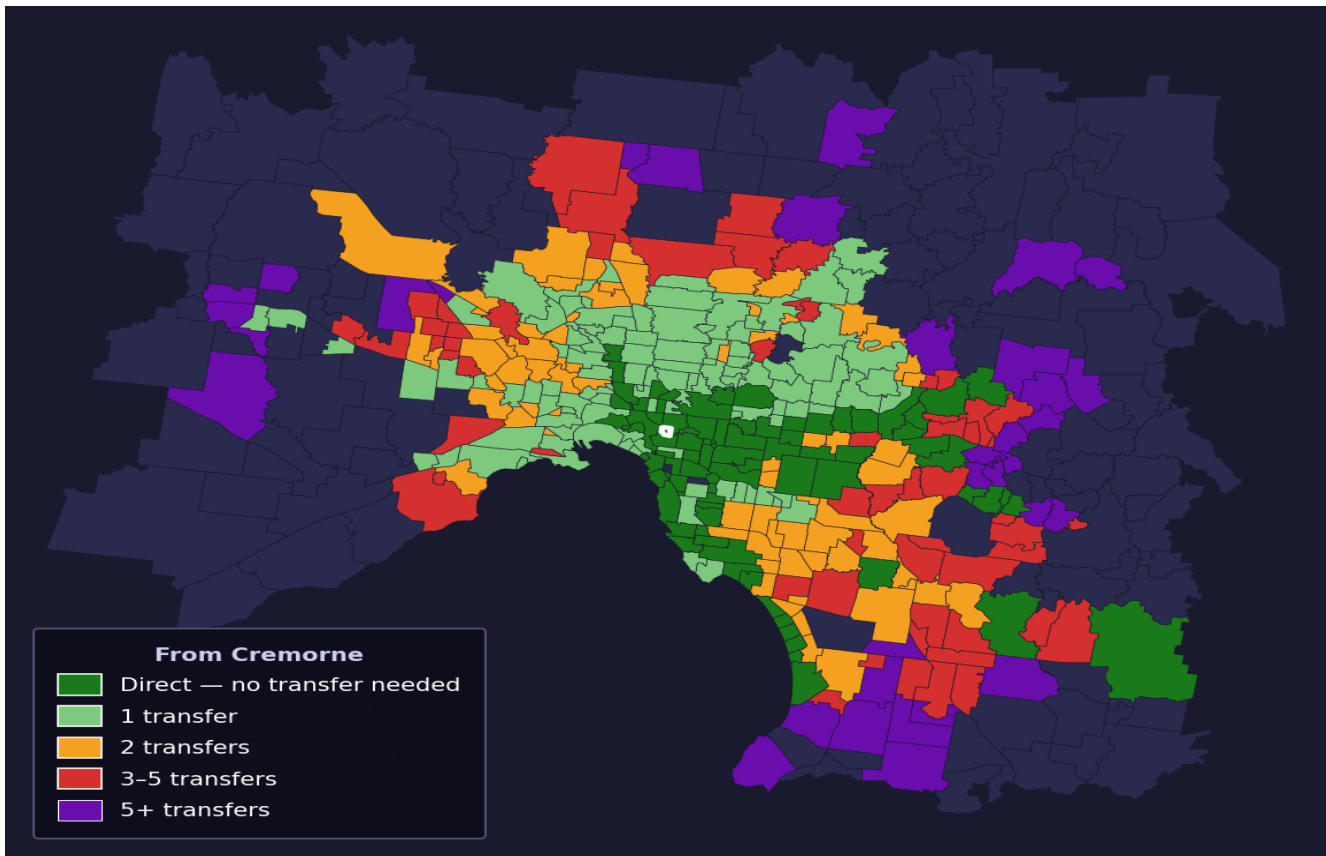

Cremorne

Rank #47 of 450 suburbs

Composite 73 _{/100}	Journey Quality 87 _{/100}	Cost Efficiency 35 _{/100}	Connectivity 82 _{/100}
---	---	---	--

Direct (0 transfers)	83 of 450
1 transfer	108 of 450
2 transfers	74 of 450
3-5 transfers	58 of 450
5+ transfers	126 of 450

Destination	Time	Single Trip	Weekly
Melbourne CBD	31 min	\$3.41	\$34.08/wk
Frankston	81 min	\$6.18	\$57.00/wk
Melbourne Airport	90 min	\$5.66	
Box Hill	52 min	\$4.39	\$43.90/wk
Dandenong	81 min	\$5.48	\$54.76/wk