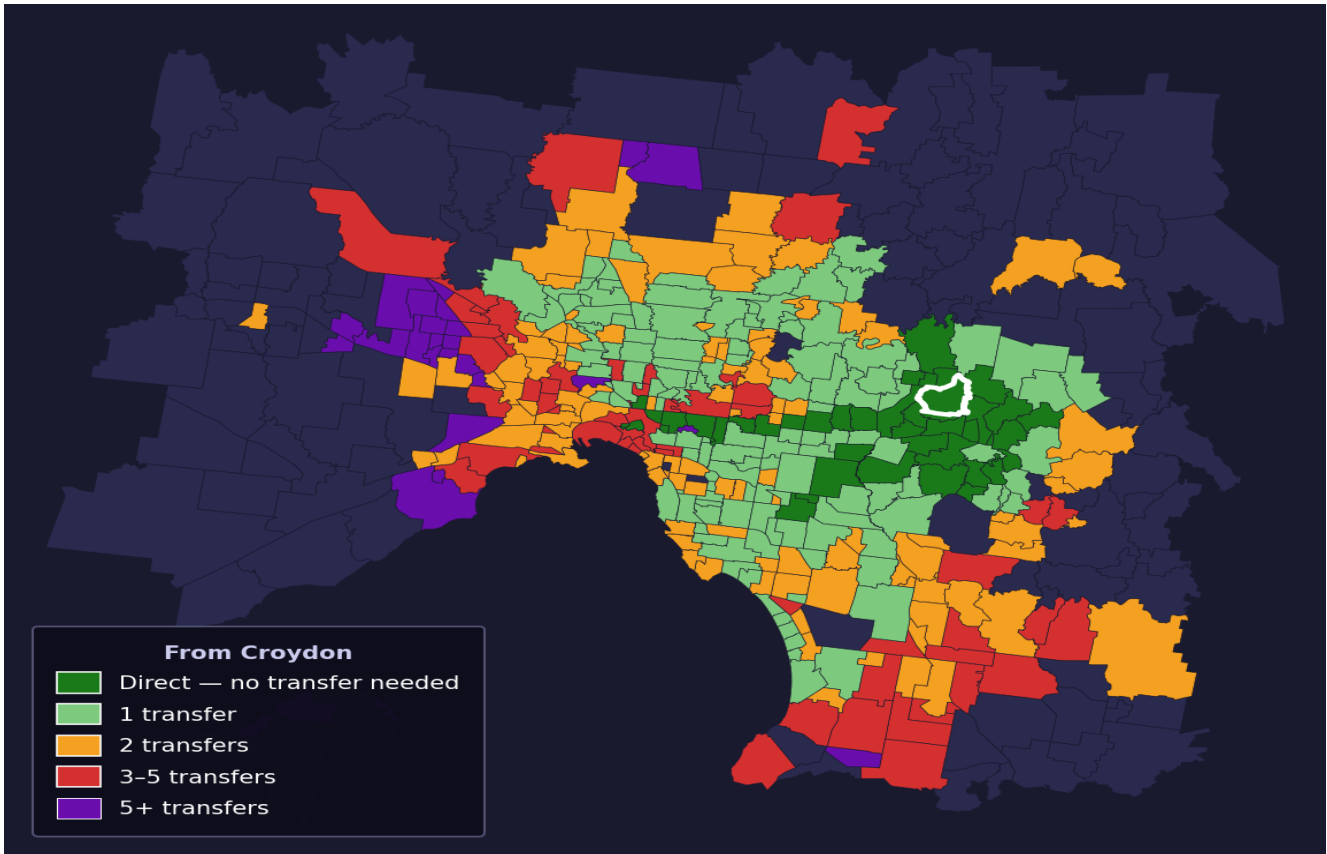

# Croydon

Rank #267 of 450 suburbs

<b>Composite</b> <b>59</b> /100	<b>Journey Quality</b> <b>42</b> /100	<b>Cost Efficiency</b> <b>64</b> /100	<b>Connectivity</b> <b>80</b> /100
------------------------------------	------------------------------------------	------------------------------------------	---------------------------------------

Direct (0 transfers)	41 of 450
1 transfer	129 of 450
2 transfers	109 of 450
3-5 transfers	56 of 450
5+ transfers	114 of 450

Destination	Time	Single Trip	Weekly
Melbourne CBD	92 min	\$6.42	\$57.00/wk
Frankston	117 min	\$5.08	\$50.82/wk
Melbourne Airport	147 min	\$8.45	
Box Hill	30 min	\$3.76	\$37.60/wk
Dandenong	84 min	\$5.14	\$51.44/wk