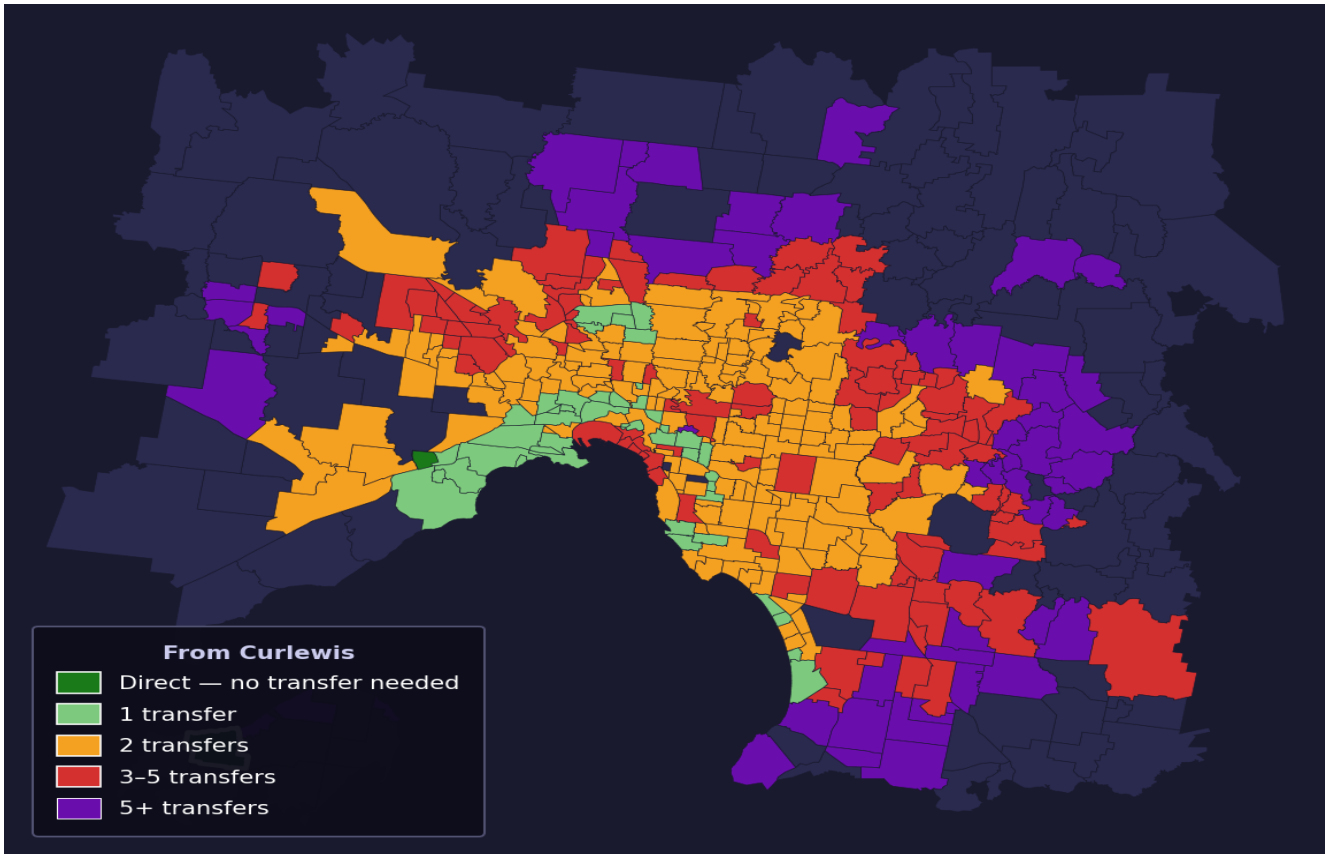

Curlewis

Rank #224 of 450 suburbs

Composite 62 _{/100}	Journey Quality 62 _{/100}	Cost Efficiency 61 _{/100}	Connectivity 62 _{/100}
---	---	---	--

Direct (0 transfers)	1 of 450
1 transfer	44 of 450
2 transfers	168 of 450
3-5 transfers	104 of 450
5+ transfers	132 of 450

Destination	Time	Single Trip	Weekly
Melbourne CBD	64 min	\$4.27	\$42.68/wk
Frankston	134 min	\$8.22	\$57.00/wk
Melbourne Airport	103 min	\$6.21	
Box Hill	108 min	\$5.41	\$49.49/wk
Dandenong	128 min	\$8.41	\$57.00/wk