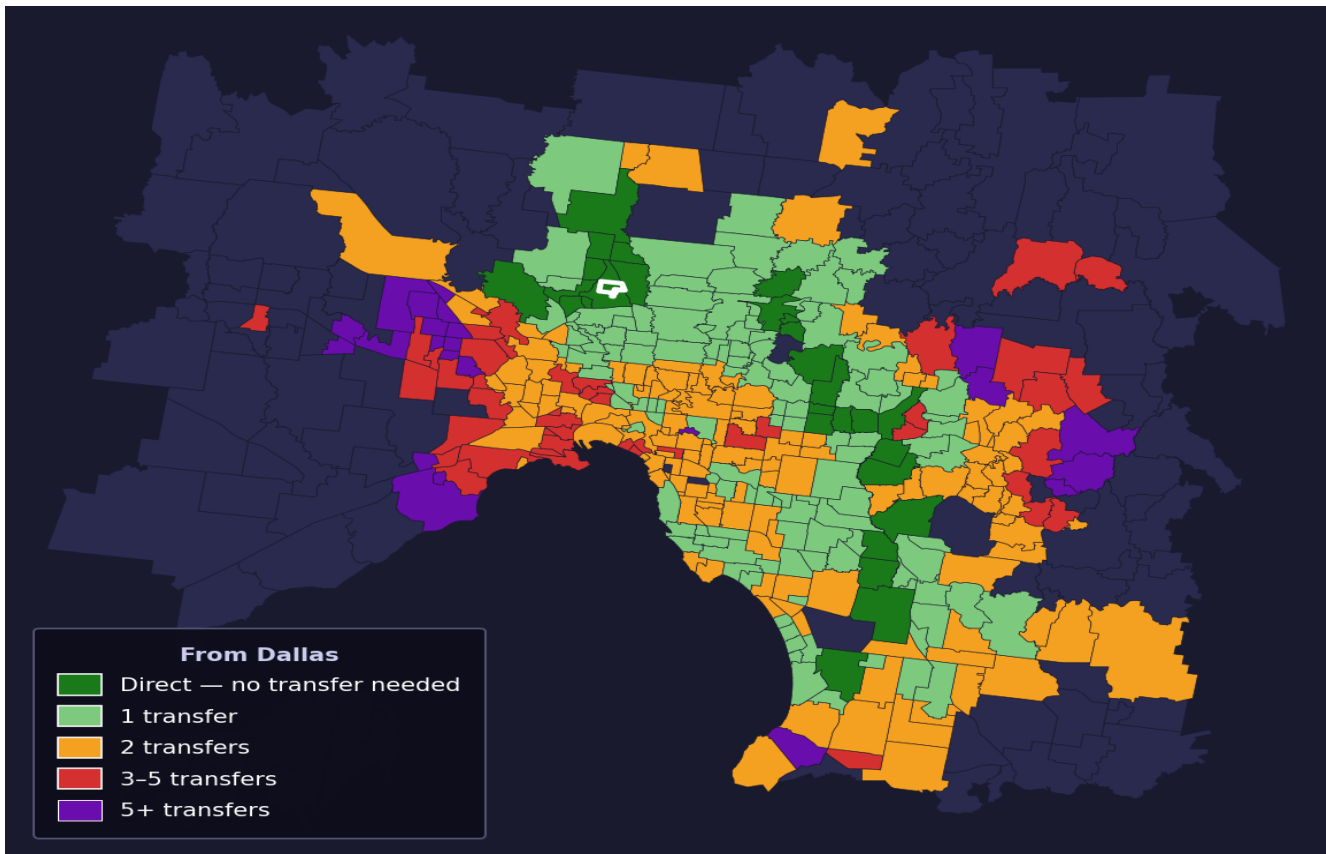

Dallas

Rank #142 of 450 suburbs

Composite 69 _{/100}	Journey Quality 67 _{/100}	Cost Efficiency 61 _{/100}	Connectivity 78 _{/100}
---	---	---	--

Direct (0 transfers)	29 of 450
1 transfer	125 of 450
2 transfers	138 of 450
3-5 transfers	45 of 450
5+ transfers	112 of 450

Destination	Time	Single Trip	Weekly
Melbourne CBD	58 min	\$3.88	\$38.76/wk
Frankston	127 min	\$7.67	\$57.00/wk
Melbourne Airport	87 min	\$5.50	
Box Hill	114 min	\$5.67	\$51.88/wk
Dandenong	119 min	\$7.56	\$57.00/wk