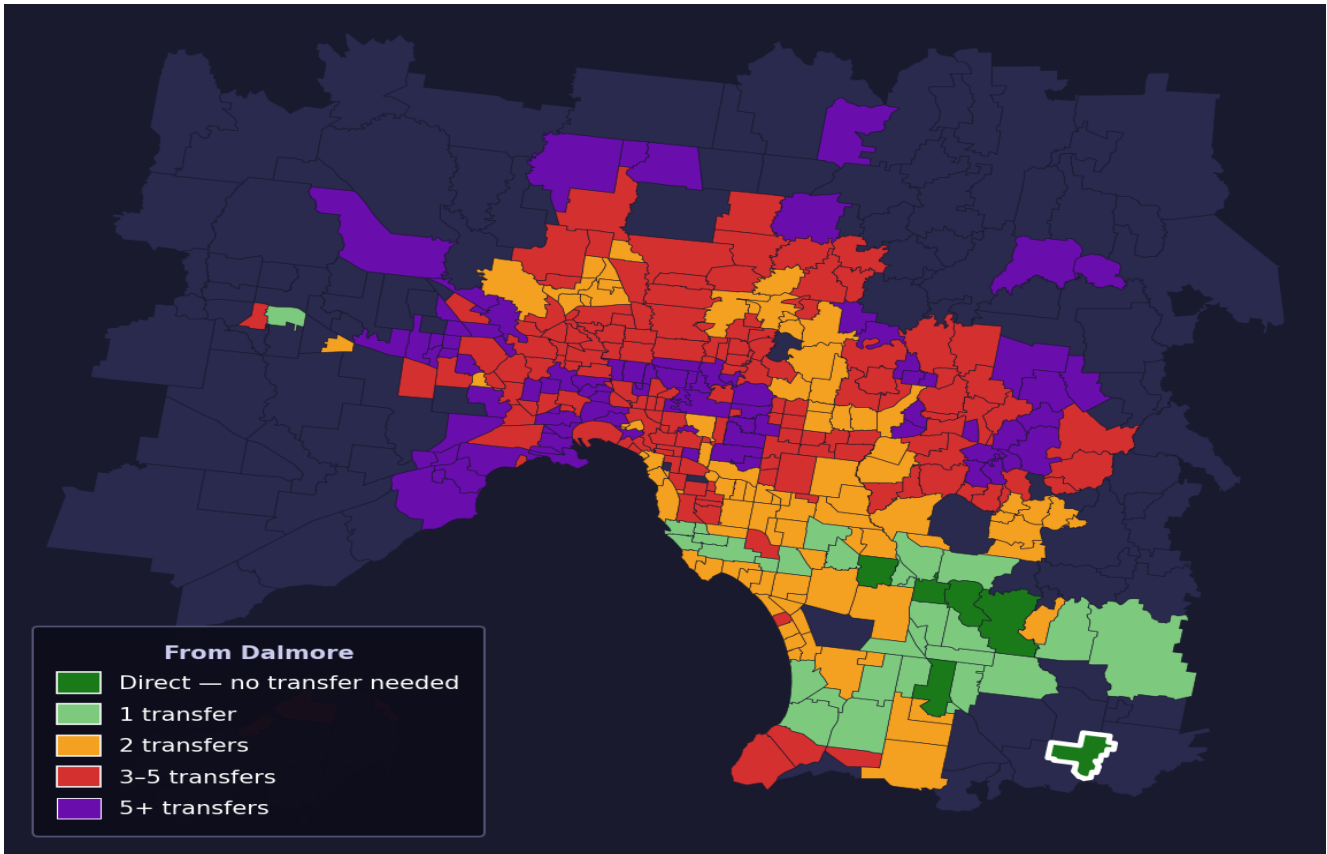

Dalmore

Rank #377 of 450 suburbs

Composite 48 _{/100}	Journey Quality 35 _{/100}	Cost Efficiency 67 _{/100}	Connectivity 51 _{/100}
-----------------------------------------------	-----------------------------------------------------	-----------------------------------------------------	--------------------------------------------------

Direct (0 transfers)	5 of 450
1 transfer	30 of 450
2 transfers	89 of 450
3-5 transfers	150 of 450
5+ transfers	175 of 450

Destination	Time	Single Trip	Weekly
Melbourne CBD	101 min	\$6.52	\$57.00/wk
Frankston	104 min	\$6.69	\$57.00/wk
Melbourne Airport	172 min	\$8.97	
Box Hill	135 min	\$8.26	\$57.00/wk
Dandenong	60 min	\$4.66	\$46.20/wk