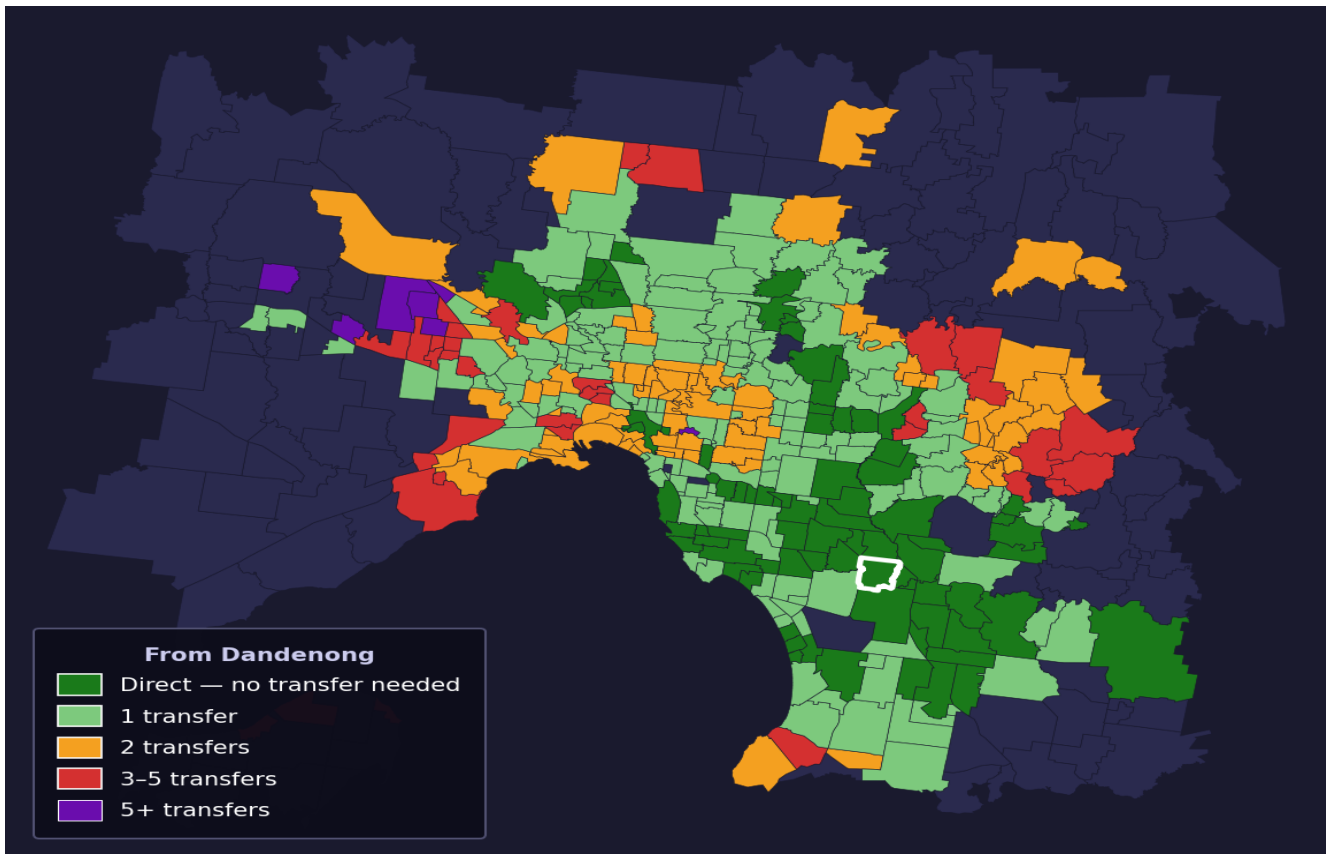

# Dandenong

Rank #61 of 450 suburbs

<b>Composite</b> <b>72</b> <sub>/100</sub>	<b>Journey Quality</b> <b>68</b> <sub>/100</sub>	<b>Cost Efficiency</b> <b>55</b> <sub>/100</sub>	<b>Connectivity</b> <b>93</b> <sub>/100</sub>
---	---	---	--

Direct (0 transfers)	82 of 450
1 transfer	161 of 450
2 transfers	80 of 450
3-5 transfers	35 of 450
5+ transfers	91 of 450

Destination	Time	Single Trip	Weekly
Melbourne CBD	57 min	\$4.34	\$43.40/wk
Frankston	61 min	\$4.68	\$44.88/wk
Melbourne Airport	110 min	\$6.37	
Box Hill	106 min	\$6.72	\$54.44/wk
Dandenong	6 min	\$0.00	\$0.00/wk