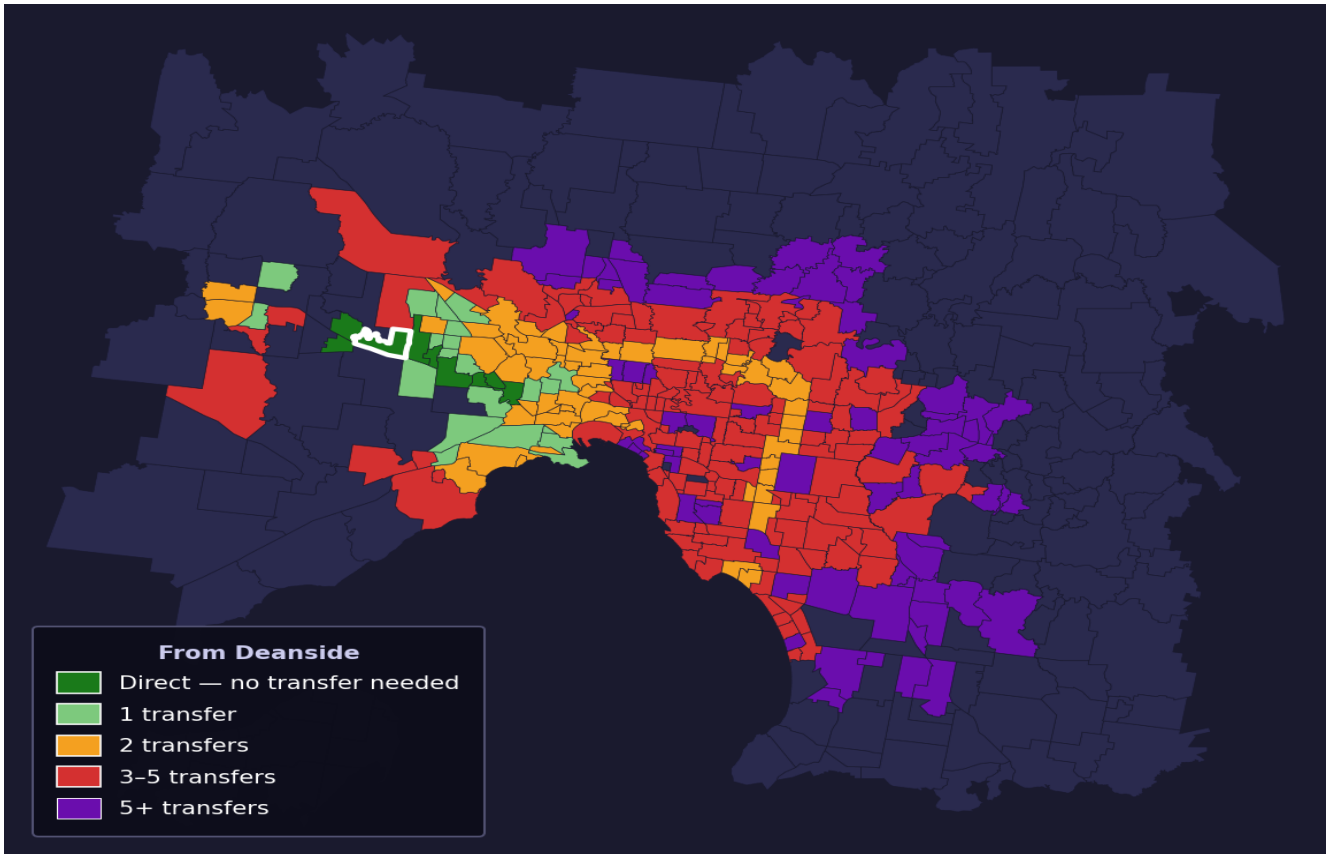

# Deanside

Rank #419 of 450 suburbs

<b>Composite</b> <b>43</b> <sub>/100</sub>	<b>Journey Quality</b> <b>25</b> <sub>/100</sub>	<b>Cost Efficiency</b> <b>76</b> <sub>/100</sub>	<b>Connectivity</b> <b>41</b> <sub>/100</sub>
---	---	---	--

Direct (0 transfers)	8 of 450
1 transfer	21 of 450
2 transfers	61 of 450
3-5 transfers	143 of 450
5+ transfers	216 of 450

Destination	Time	Single Trip	Weekly
Melbourne CBD	114 min	\$4.65	\$46.50/wk
Frankston	188 min	\$8.58	\$57.00/wk
Melbourne Airport	133 min	\$5.79	
Box Hill	140 min	\$6.10	\$57.00/wk
Dandenong	175 min	\$7.13	\$57.00/wk