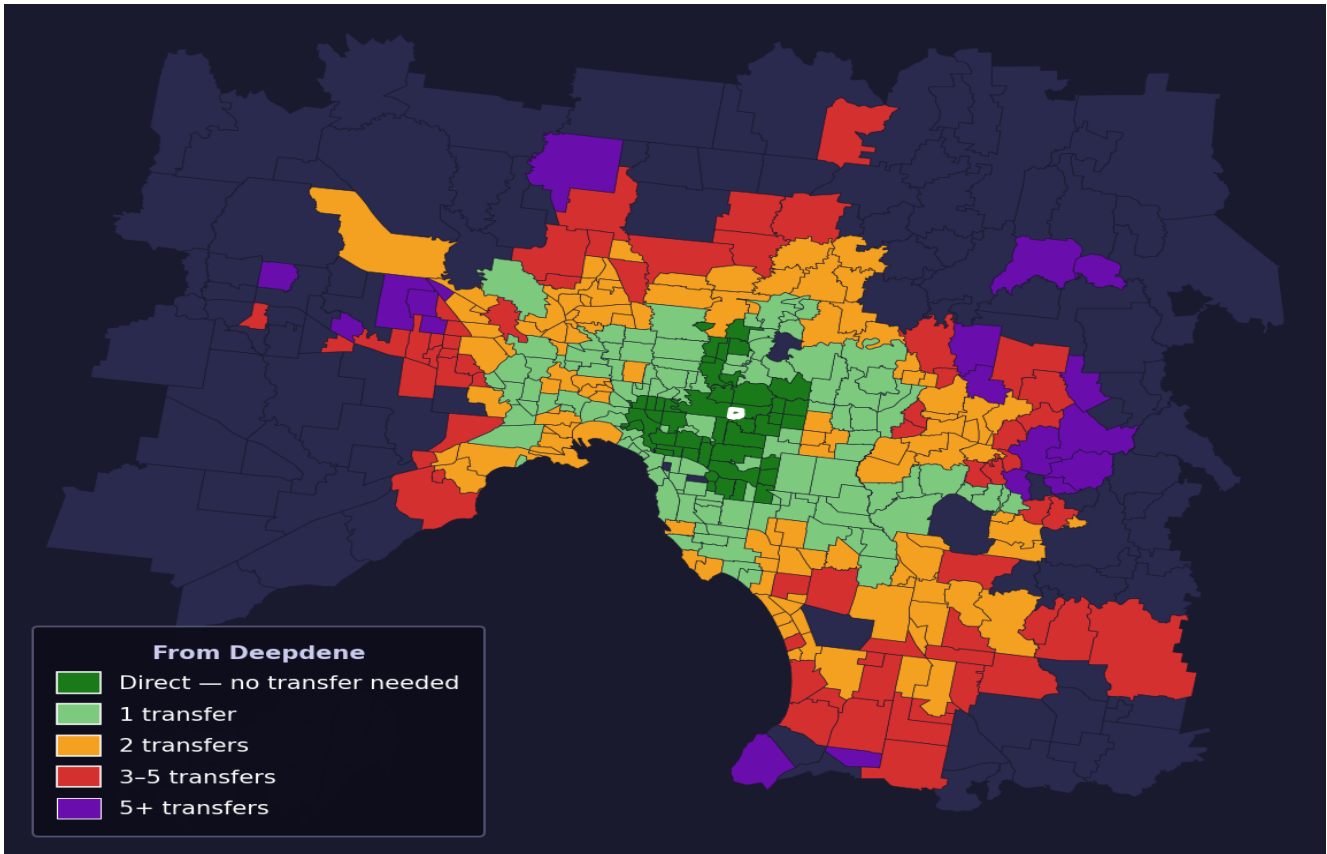

Deepdene

Rank #119 of 450 suburbs

Composite 70 _{/100}	Journey Quality 82 _{/100}	Cost Efficiency 38 _{/100}	Connectivity 79 _{/100}
---	---	---	--

Direct (0 transfers)	46 of 450
1 transfer	117 of 450
2 transfers	112 of 450
3-5 transfers	64 of 450
5+ transfers	110 of 450

Destination	Time	Single Trip	Weekly
Melbourne CBD	38 min	\$4.03	\$40.30/wk
Frankston	103 min	\$7.29	\$57.00/wk
Melbourne Airport	95 min	\$6.06	
Box Hill	20 min	\$3.14	\$31.40/wk
Dandenong	102 min	\$7.07	\$57.00/wk