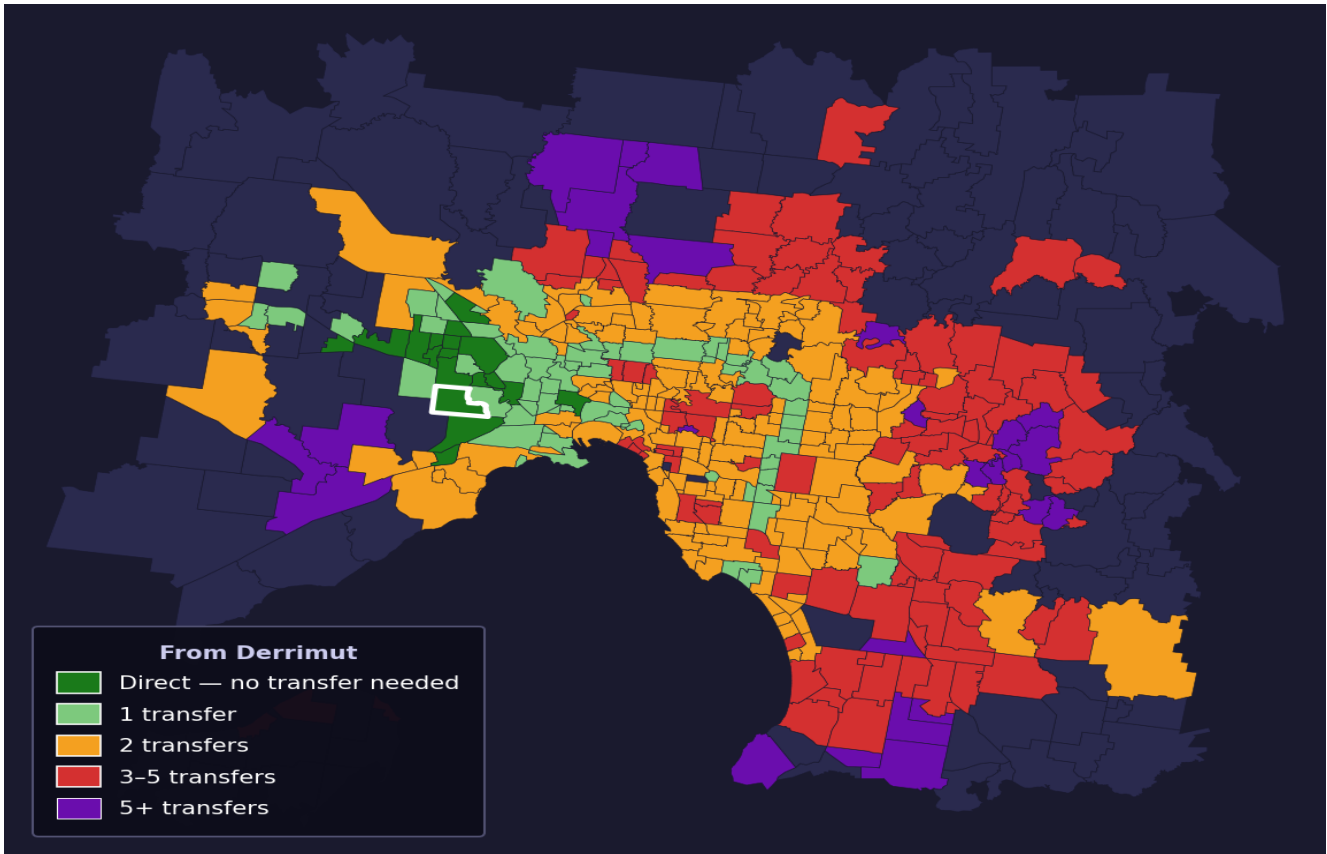

Derrimut

Rank #246 of 450 suburbs

Composite 60 _{/100}	Journey Quality 47 _{/100}	Cost Efficiency 72 _{/100}	Connectivity 70 _{/100}
---	---	---	--

Direct (0 transfers)	17 of 450
1 transfer	67 of 450
2 transfers	154 of 450
3-5 transfers	109 of 450
5+ transfers	102 of 450

Destination	Time	Single Trip	Weekly
Melbourne CBD	84 min	\$4.07	\$40.70/wk
Frankston	158 min	\$8.58	\$57.00/wk
Melbourne Airport	103 min	\$5.06	
Box Hill	110 min	\$5.52	\$55.20/wk
Dandenong	145 min	\$7.13	\$57.00/wk