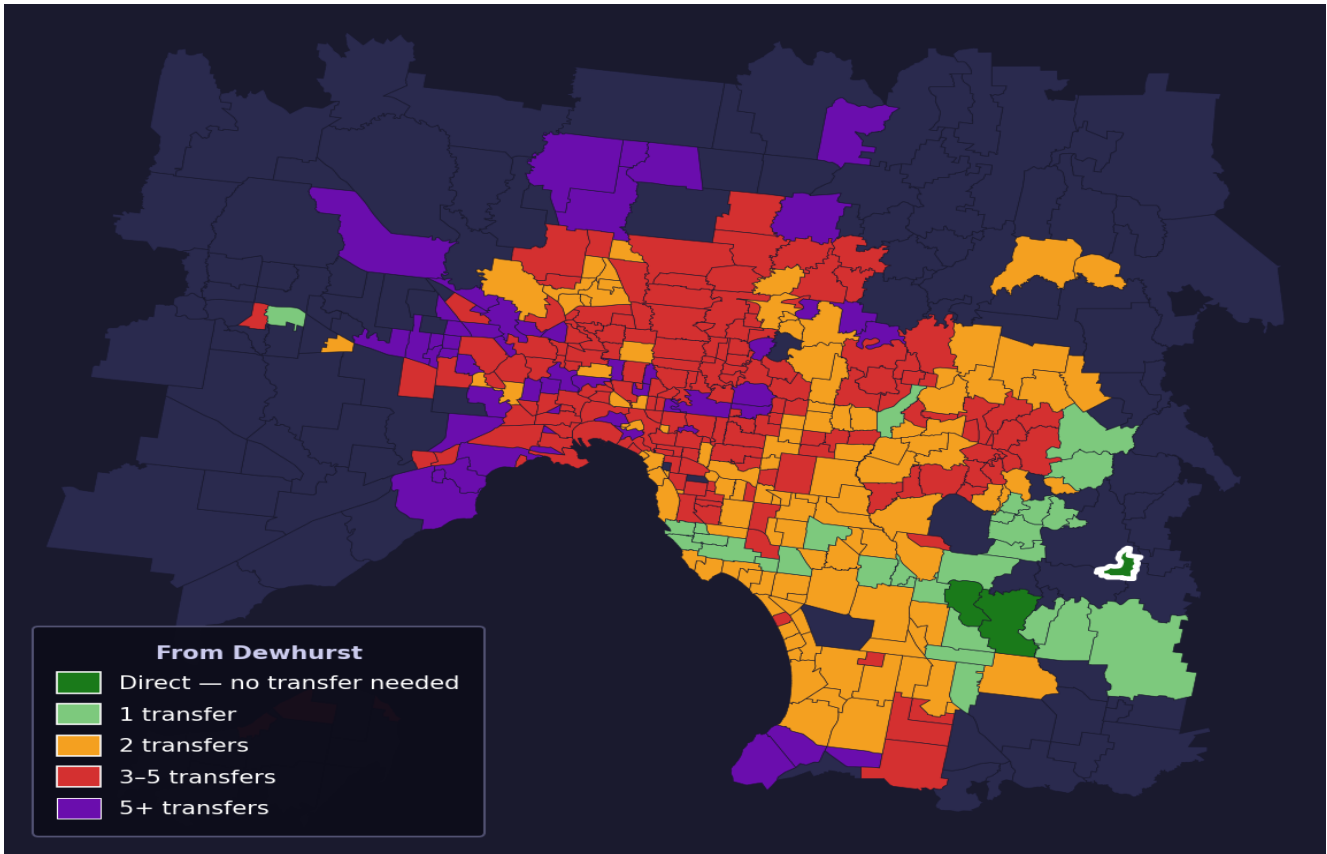

Dewhurst

Rank #359 of 450 suburbs

Composite 50 _{/100}	Journey Quality 37 _{/100}	Cost Efficiency 66 _{/100}	Connectivity 54 _{/100}
---	---	---	--

Direct (0 transfers)	2 of 450
1 transfer	30 of 450
2 transfers	112 of 450
3-5 transfers	163 of 450
5+ transfers	142 of 450

Destination	Time	Single Trip	Weekly
Melbourne CBD	98 min	\$5.97	\$57.00/wk
Frankston	122 min	\$6.15	\$57.00/wk
Melbourne Airport	167 min	\$8.31	
Box Hill	107 min	\$6.66	\$51.41/wk
Dandenong	80 min	\$4.96	\$49.21/wk