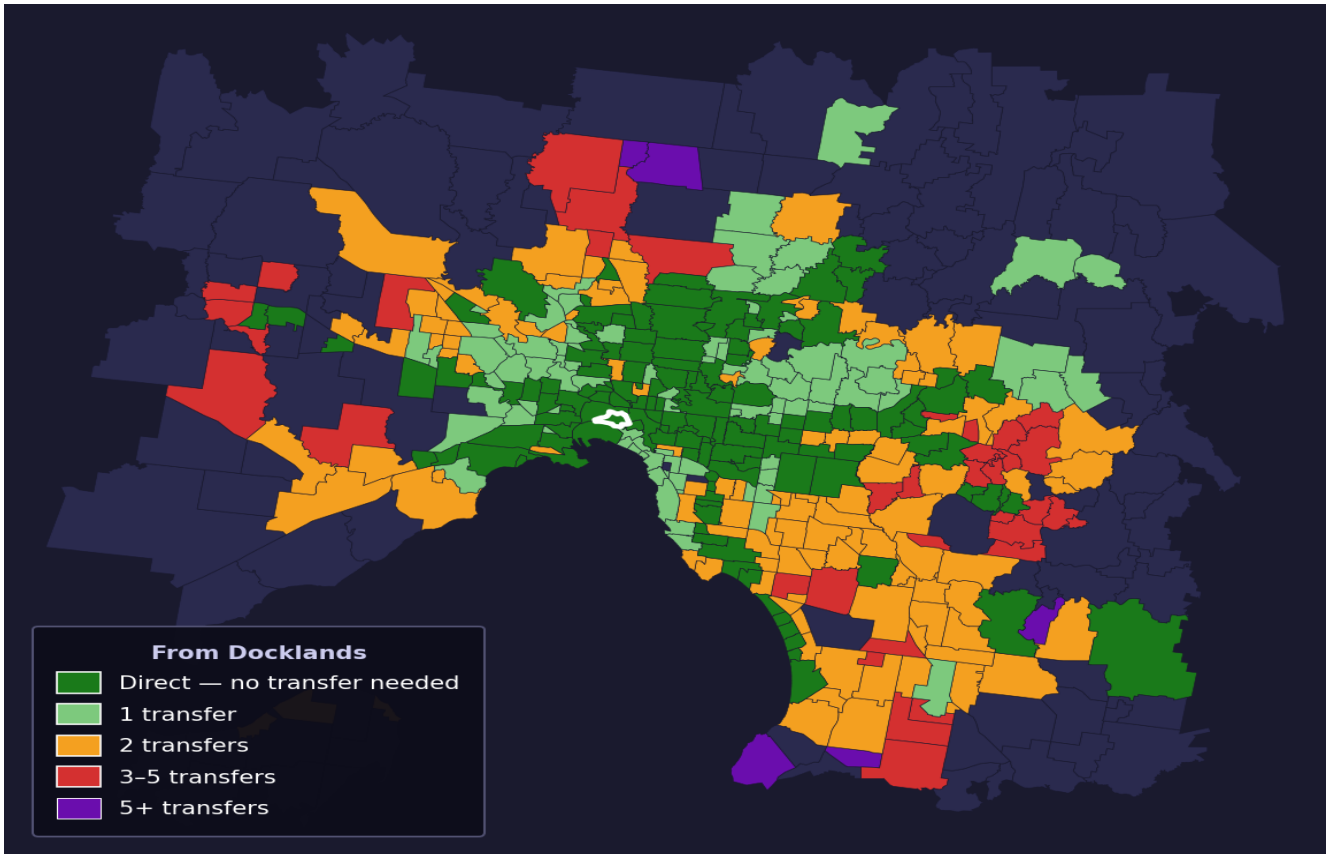

Docklands

Rank #1 of 450 suburbs

Composite 80 / ₁₀₀	Journey Quality 96 / ₁₀₀	Cost Efficiency 29 / ₁₀₀	Connectivity 97 / ₁₀₀
--	--	--	---

Direct (0 transfers)	133 of 450
1 transfer	86 of 450
2 transfers	112 of 450
3-5 transfers	36 of 450
5+ transfers	82 of 450

Destination	Time	Single Trip	Weekly
Melbourne CBD	19 min	\$2.31	\$23.10/wk
Frankston	102 min	\$6.93	\$57.00/wk
Melbourne Airport	72 min	\$4.34	
Box Hill	80 min	\$5.14	\$51.36/wk
Dandenong	95 min	\$5.77	\$53.42/wk