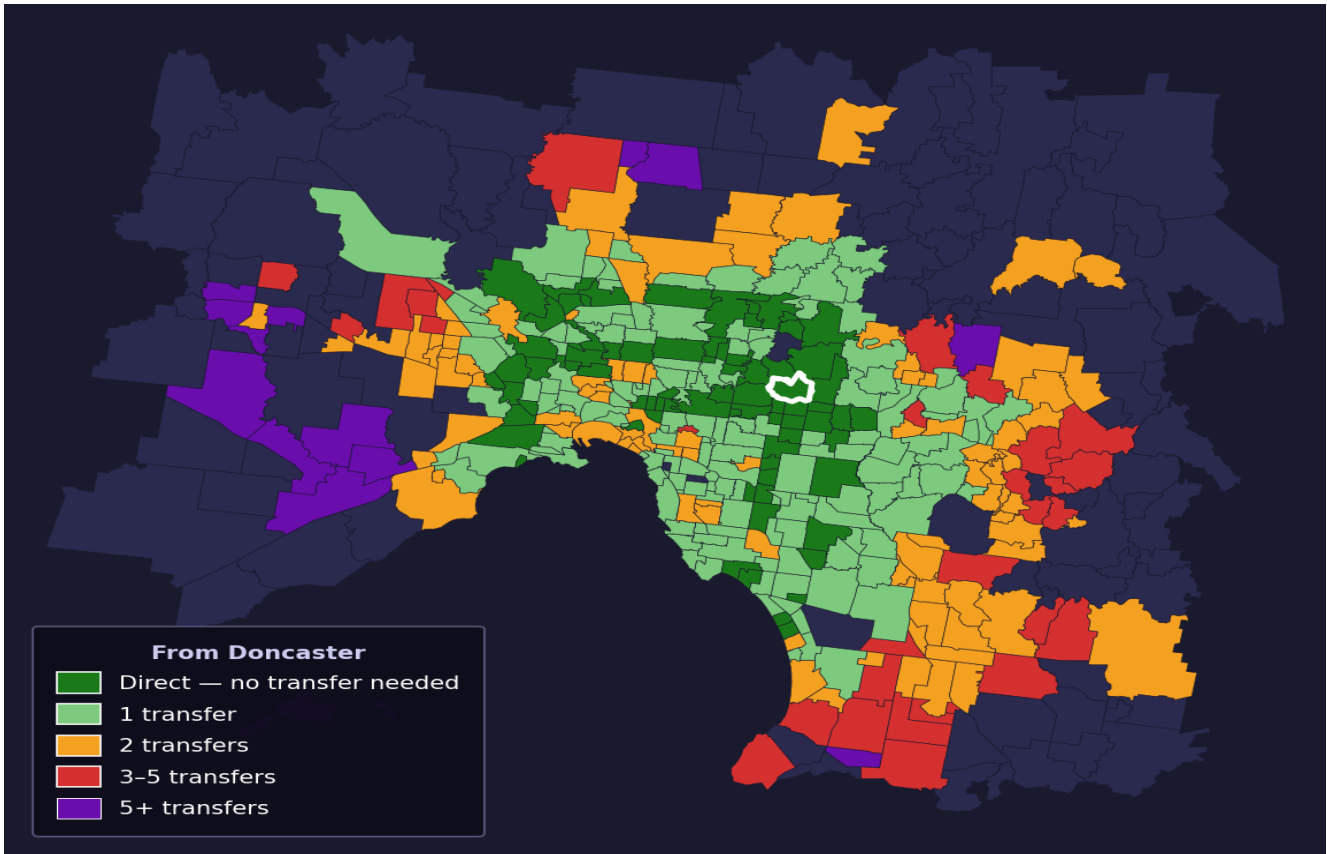

Doncaster

Rank #44 of 450 suburbs

| | | | |
|---|---|---|--|
| Composite 73 _{/100} | Journey Quality 72 _{/100} | Cost Efficiency 51 _{/100} | Connectivity 92 _{/100} |
|---|---|---|--|

| | |
|-----------------------------|-------------------|
| Direct (0 transfers) | 78 of 450 |
| 1 transfer | 155 of 450 |
| 2 transfers | 92 of 450 |
| 3-5 transfers | 31 of 450 |
| 5+ transfers | 93 of 450 |

| Destination | Time | Single Trip | Weekly |
|-------------------|---------|-------------|-------------------|
| Melbourne CBD | 51 min | \$4.32 | \$43.20/wk |
| Frankston | 121 min | \$6.31 | \$57.00/wk |
| Melbourne Airport | 120 min | \$5.98 | |
| Box Hill | 27 min | \$3.20 | \$32.02/wk |
| Dandenong | 98 min | \$5.94 | \$55.94/wk |