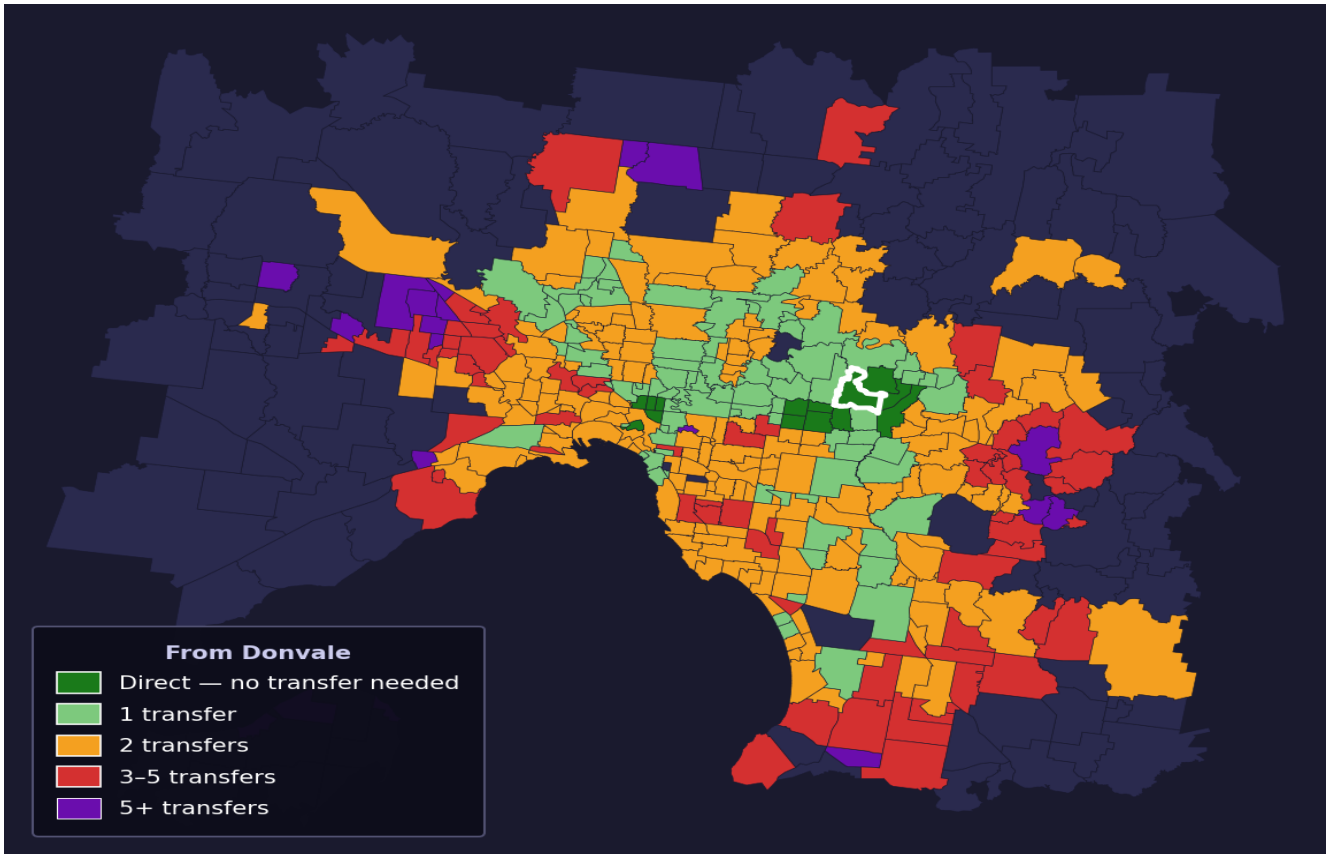

Donvale

Rank #222 of 450 suburbs

| | | | |
|---|---|---|--|
| Composite 62 _{/100} | Journey Quality 51 _{/100} | Cost Efficiency 69 _{/100} | Connectivity 73 _{/100} |
|---|---|---|--|

| | |
|-----------------------------|-------------------|
| Direct (0 transfers) | 13 of 450 |
| 1 transfer | 88 of 450 |
| 2 transfers | 175 of 450 |
| 3-5 transfers | 68 of 450 |
| 5+ transfers | 105 of 450 |

| Destination | Time | Single Trip | Weekly |
|-------------------|---------|-------------|-------------------|
| Melbourne CBD | 80 min | \$4.28 | \$42.78/wk |
| Frankston | 147 min | \$6.37 | \$57.00/wk |
| Melbourne Airport | 141 min | \$6.54 | |
| Box Hill | 64 min | \$4.42 | \$44.18/wk |
| Dandenong | 109 min | \$5.33 | \$53.30/wk |