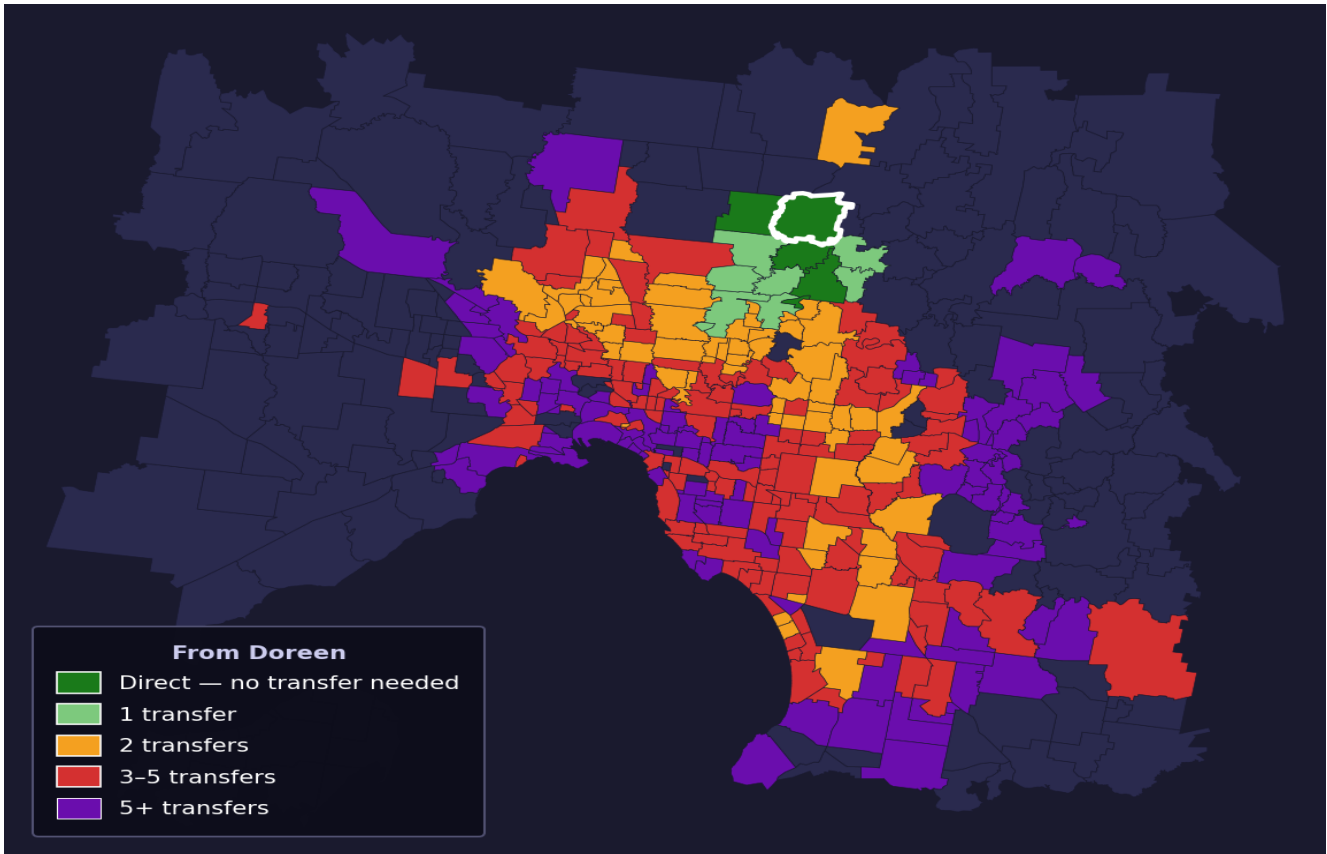

# Doreen

Rank #355 of 450 suburbs

<b>Composite</b> <b>50</b> /100	<b>Journey Quality</b> <b>49</b> /100	<b>Cost Efficiency</b> <b>66</b> /100	<b>Connectivity</b> <b>38</b> /100
------------------------------------	--	--	---------------------------------------

Direct (0 transfers)	4 of 450
1 transfer	8 of 450
2 transfers	64 of 450
3-5 transfers	137 of 450
5+ transfers	236 of 450

Destination	Time	Single Trip	Weekly
Melbourne CBD	82 min	\$4.92	\$47.92/wk
Frankston	151 min	\$7.33	\$53.11/wk
Melbourne Airport	119 min	\$5.41	
Box Hill	100 min	\$6.28	\$54.96/wk
Dandenong	139 min	\$6.63	\$51.26/wk