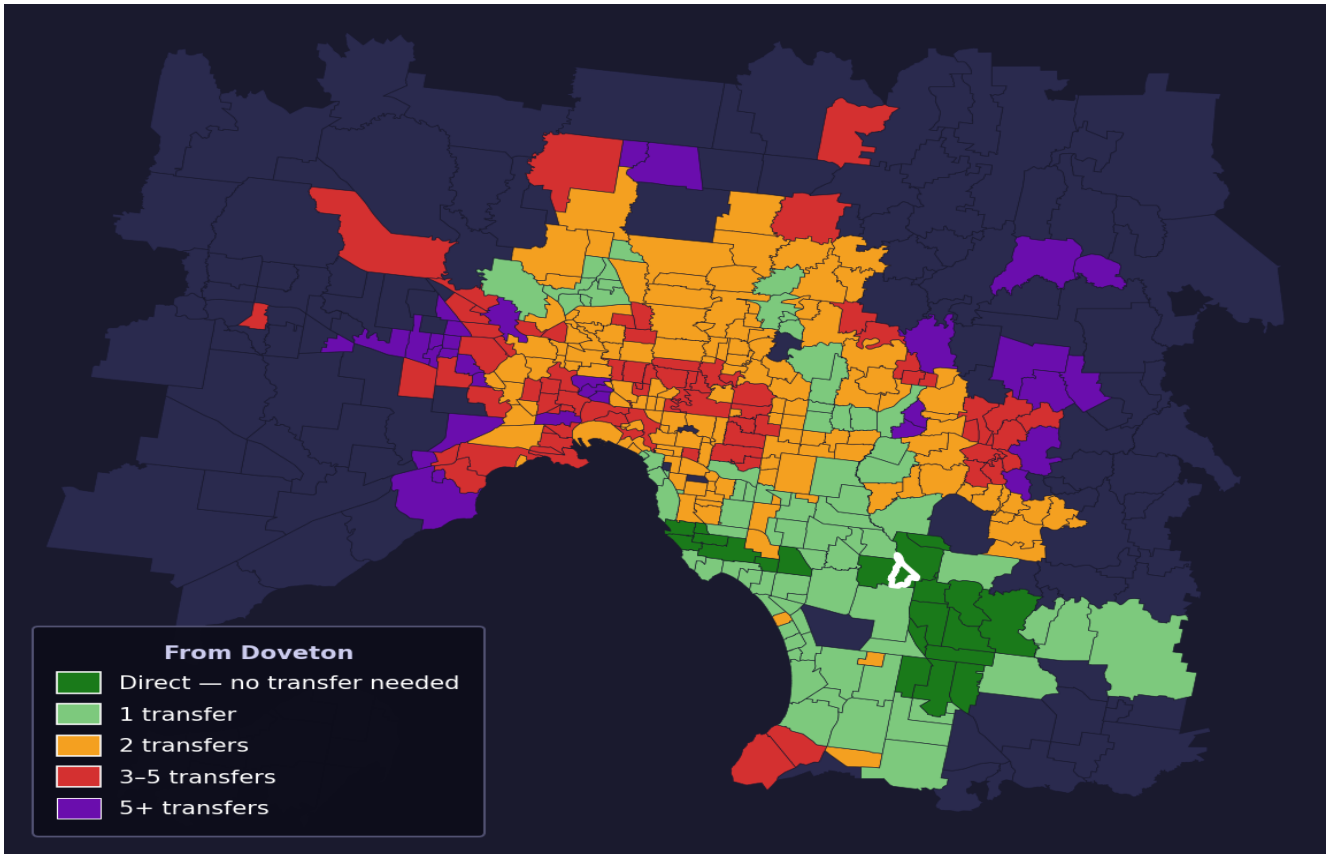

Doveton

Rank #268 of 450 suburbs

Composite 59 /100	Journey Quality 50 /100	Cost Efficiency 62 /100	Connectivity 68 /100
------------------------------------	--	--	---------------------------------------

Direct (0 transfers)	21 of 450
1 transfer	79 of 450
2 transfers	142 of 450
3-5 transfers	75 of 450
5+ transfers	132 of 450

Destination	Time	Single Trip	Weekly
Melbourne CBD	80 min	\$5.56	\$52.07/wk
Frankston	70 min	\$4.96	\$47.89/wk
Melbourne Airport	144 min	\$7.94	
Box Hill	106 min	\$6.71	\$54.91/wk
Dandenong	30 min	\$2.70	\$26.96/wk