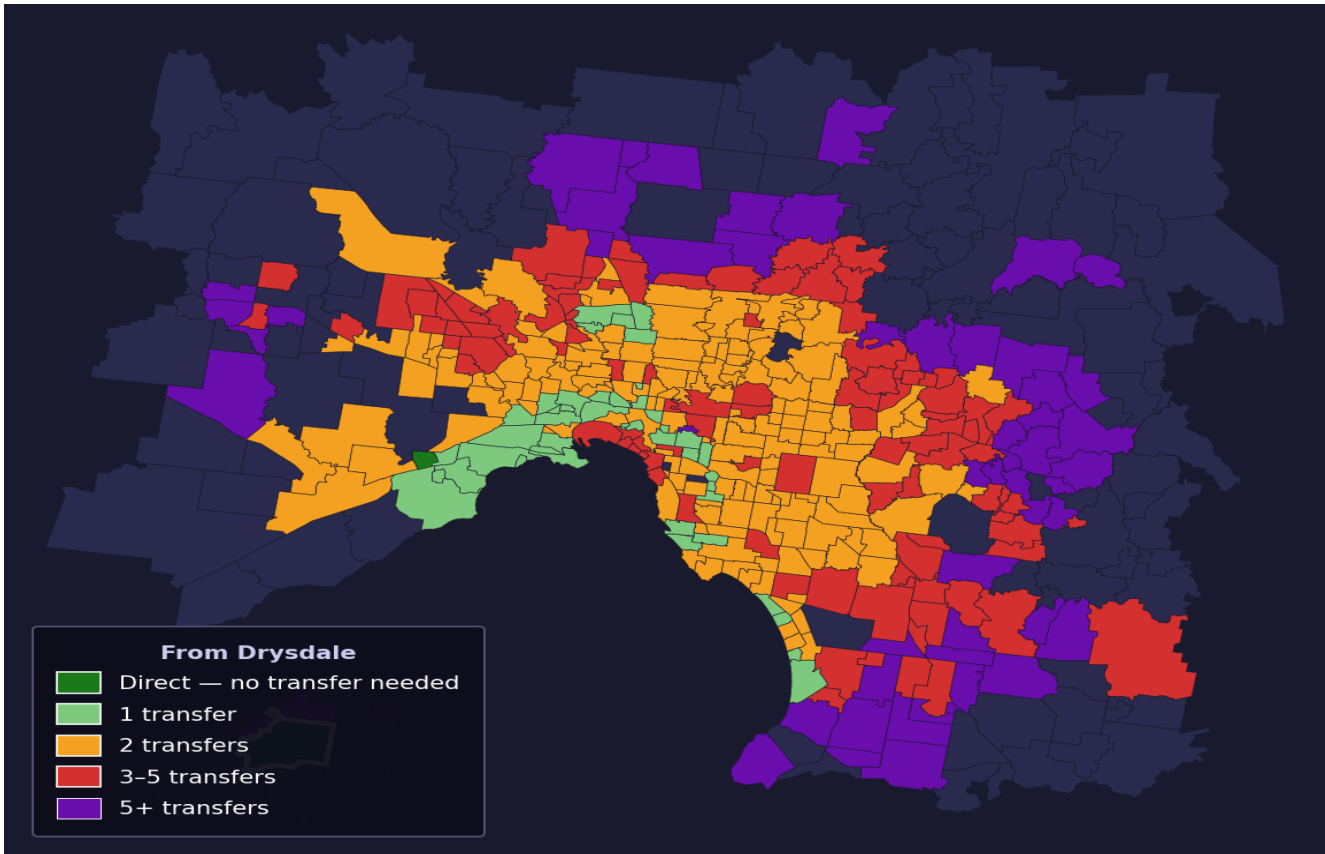

Drysdale

Rank #225 of 450 suburbs

Composite 62 /100	Journey Quality 62 /100	Cost Efficiency 61 /100	Connectivity 62 /100
------------------------------------	--	--	---------------------------------------

Direct (0 transfers)	1 of 450
1 transfer	44 of 450
2 transfers	168 of 450
3-5 transfers	104 of 450
5+ transfers	132 of 450

Destination	Time	Single Trip	Weekly
Melbourne CBD	64 min	\$4.27	\$42.66/wk
Frankston	133 min	\$8.21	\$57.00/wk
Melbourne Airport	103 min	\$6.21	
Box Hill	108 min	\$5.44	\$49.73/wk
Dandenong	128 min	\$8.41	\$57.00/wk