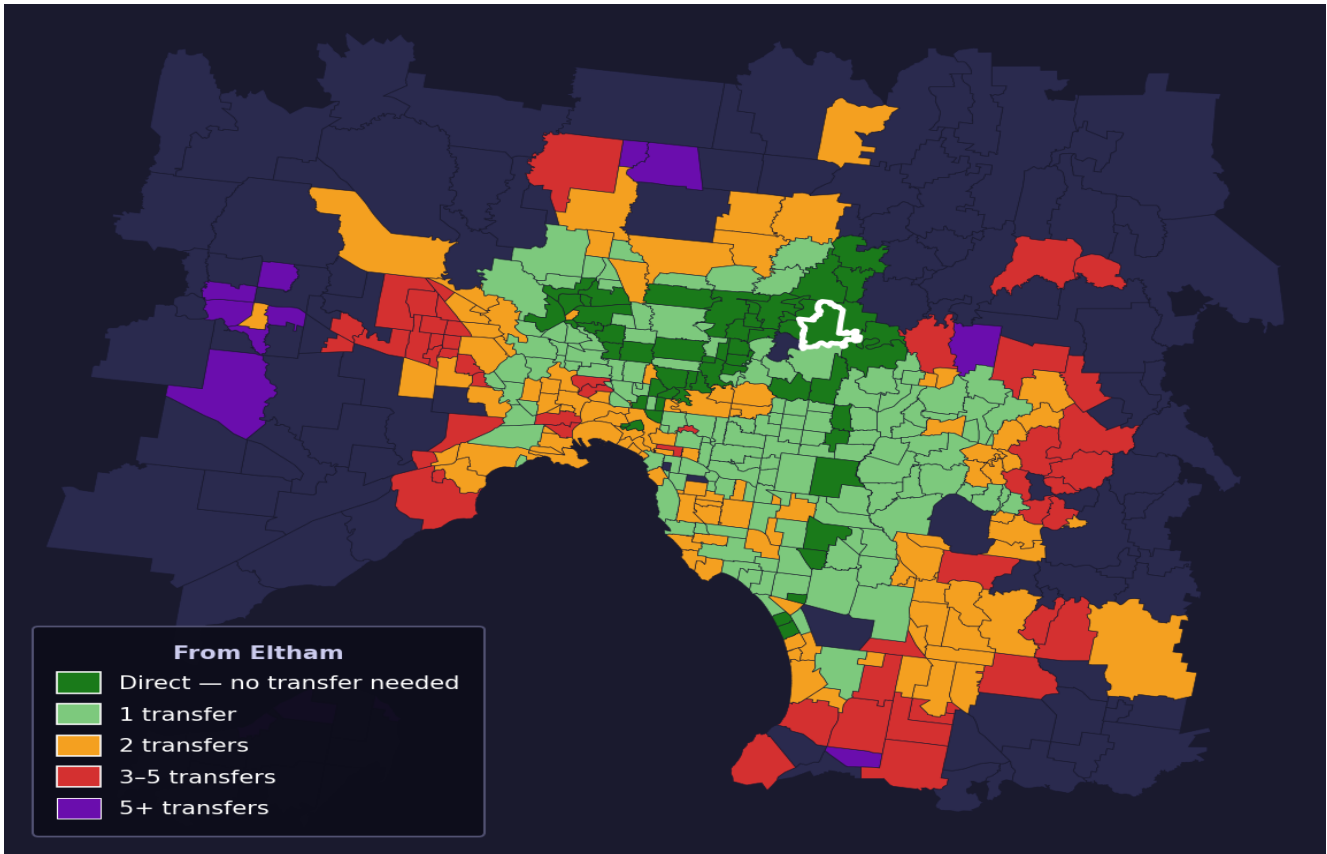

Eltham

Rank #152 of 450 suburbs

Composite 68 /100	Journey Quality 60 /100	Cost Efficiency 62 /100	Connectivity 86 /100
------------------------------------	--	--	---------------------------------------

Direct (0 transfers)	55 of 450
1 transfer	141 of 450
2 transfers	107 of 450
3-5 transfers	52 of 450
5+ transfers	94 of 450

Destination	Time	Single Trip	Weekly
Melbourne CBD	68 min	\$4.34	\$43.40/wk
Frankston	137 min	\$8.13	\$57.00/wk
Melbourne Airport	121 min	\$6.20	
Box Hill	84 min	\$5.79	\$57.00/wk
Dandenong	133 min	\$8.44	\$57.00/wk