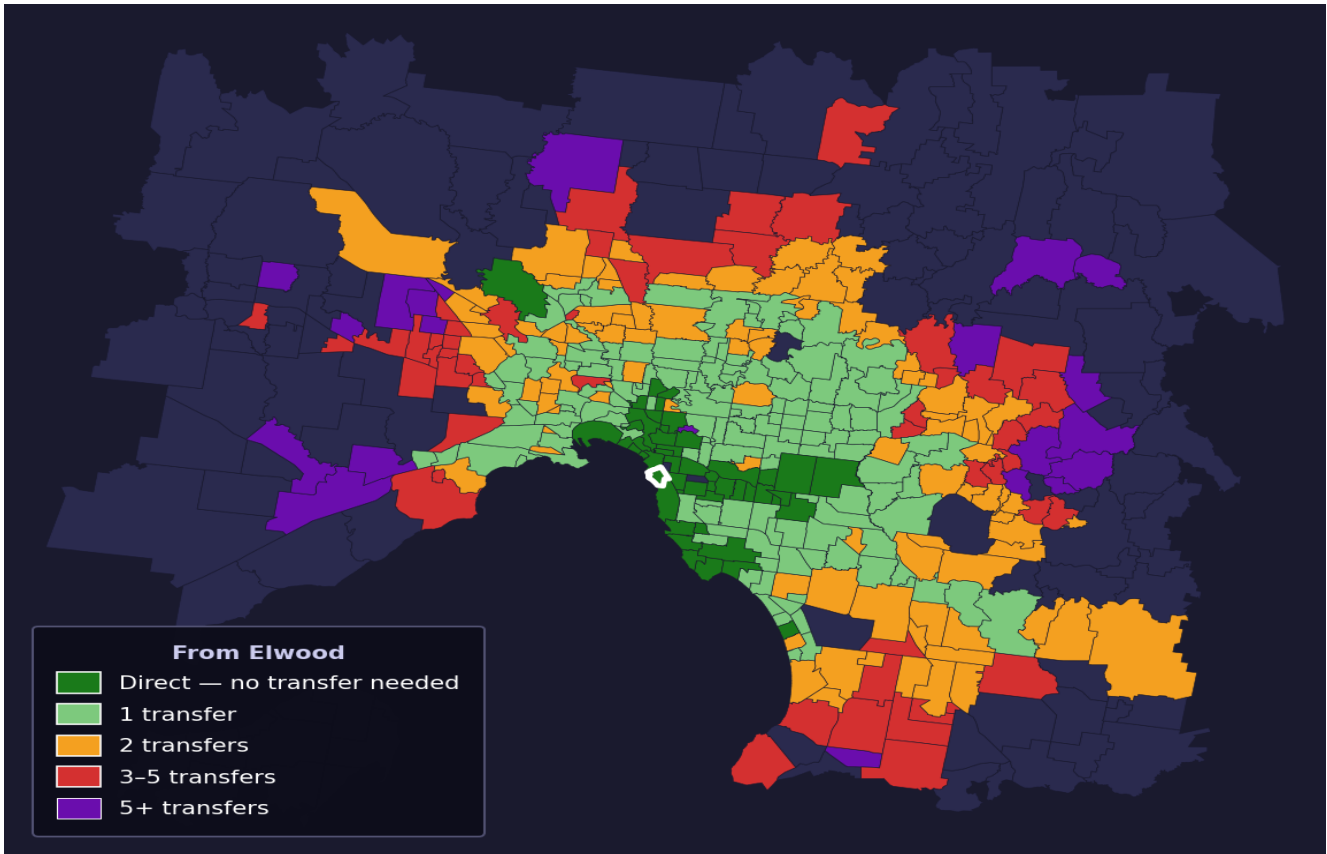

Elwood

Rank #84 of 450 suburbs

Composite 71 /100	Journey Quality 81 /100	Cost Efficiency 39 /100	Connectivity 83 /100
------------------------------------	--	--	---------------------------------------

Direct (0 transfers)	48 of 450
1 transfer	144 of 450
2 transfers	96 of 450
3-5 transfers	52 of 450
5+ transfers	109 of 450

Destination	Time	Single Trip	Weekly
Melbourne CBD	38 min	\$4.03	\$40.30/wk
Frankston	83 min	\$5.48	\$54.80/wk
Melbourne Airport	112 min	\$6.20	
Box Hill	68 min	\$5.33	\$52.74/wk
Dandenong	91 min	\$5.54	\$55.24/wk