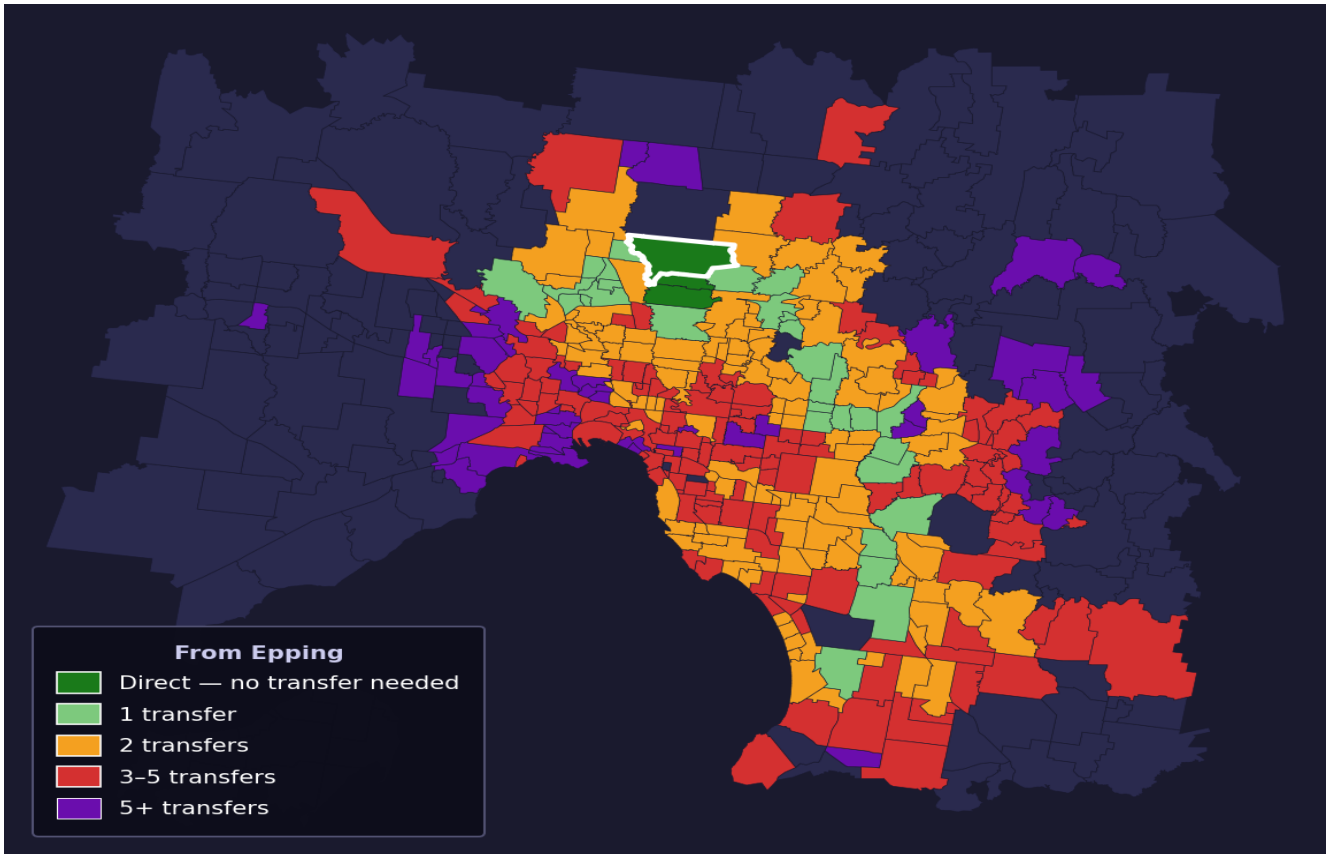

Epping

Rank #365 of 450 suburbs

Composite 49 /100	Journey Quality 38 /100	Cost Efficiency 66 /100	Connectivity 52 /100
------------------------------------	--	--	---------------------------------------

Direct (0 transfers)	2 of 450
1 transfer	29 of 450
2 transfers	123 of 450
3-5 transfers	136 of 450
5+ transfers	159 of 450

Destination	Time	Single Trip	Weekly
Melbourne CBD	97 min	\$6.07	\$56.27/wk
Frankston	164 min	\$9.48	\$57.00/wk
Melbourne Airport	80 min	\$4.13	
Box Hill	112 min	\$5.06	\$50.60/wk
Dandenong	146 min	\$4.03	\$40.30/wk