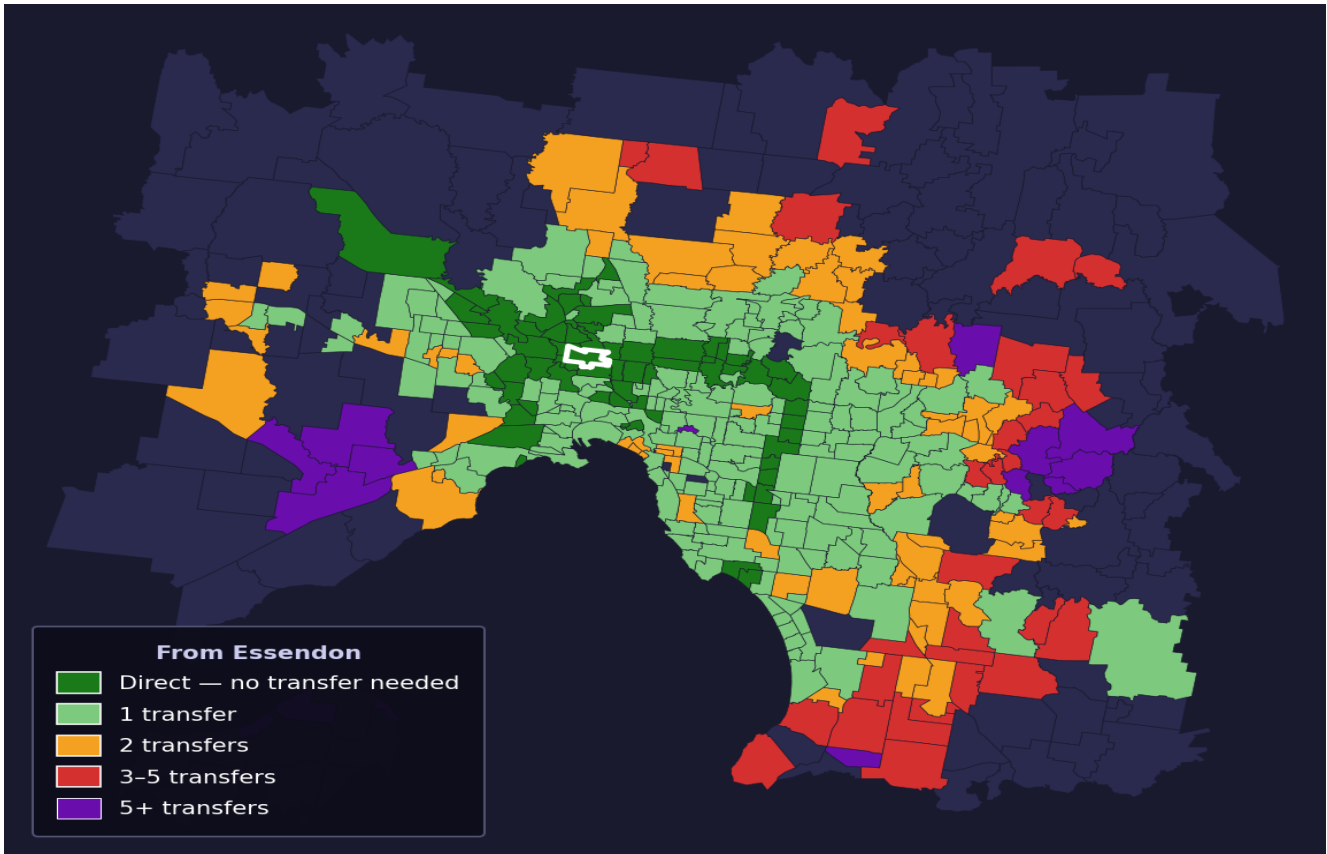

Essendon

Rank #23 of 450 suburbs

Composite 74 _{/100}	Journey Quality 84 _{/100}	Cost Efficiency 32 _{/100}	Connectivity 94 _{/100}
---	---	---	--

Direct (0 transfers)	68 of 450
1 transfer	190 of 450
2 transfers	65 of 450
3-5 transfers	34 of 450
5+ transfers	92 of 450

Destination	Time	Single Trip	Weekly
Melbourne CBD	35 min	\$4.03	\$40.30/wk
Frankston	117 min	\$7.82	\$57.00/wk
Melbourne Airport	76 min	\$5.28	
Box Hill	79 min	\$5.09	\$50.32/wk
Dandenong	106 min	\$6.69	\$57.00/wk