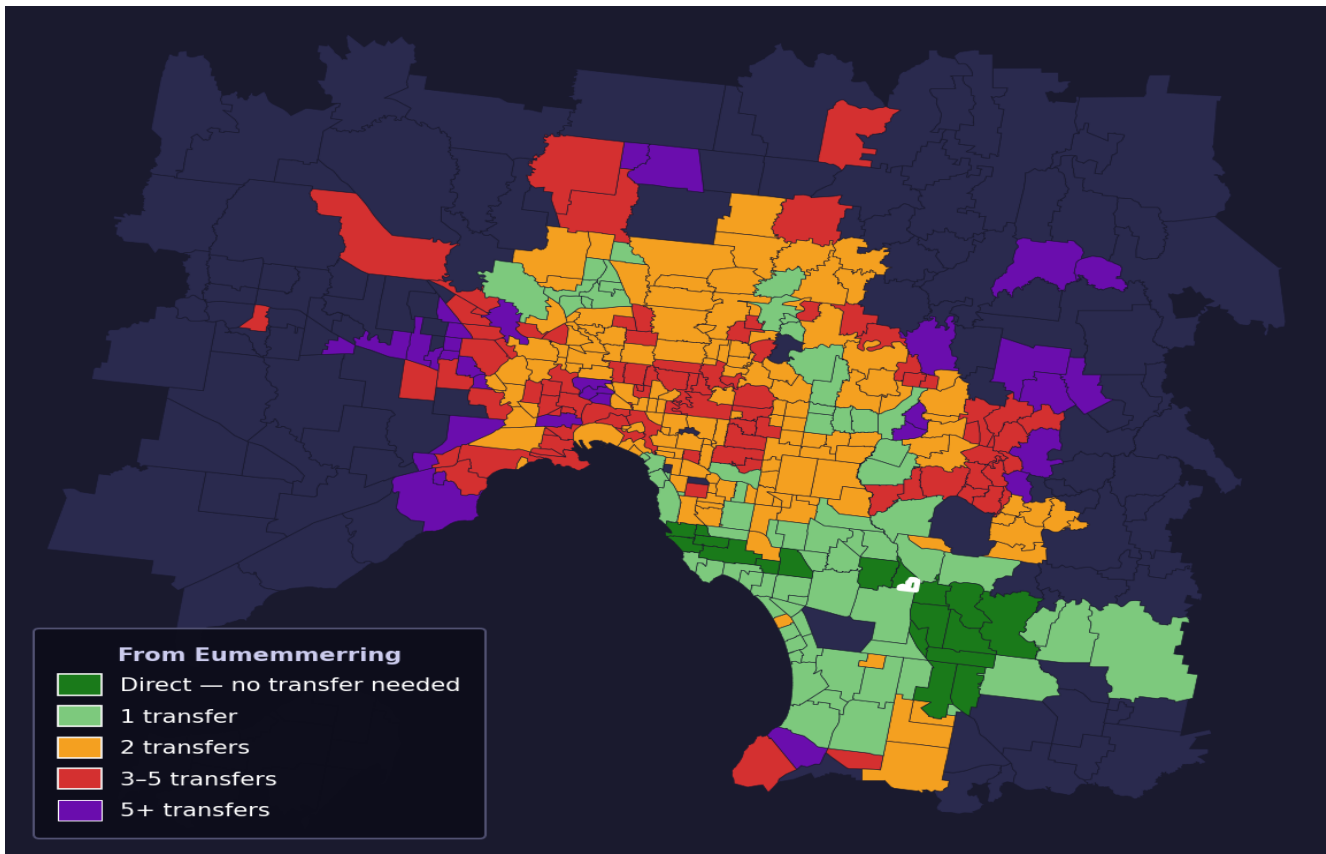

Eumemmerring

Rank #287 of 450 suburbs

Composite 57 / ₁₀₀	Journey Quality 49 / ₁₀₀	Cost Efficiency 61 / ₁₀₀	Connectivity 66 / ₁₀₀
--	--	--	---

Direct (0 transfers)	18 of 450
1 transfer	72 of 450
2 transfers	139 of 450
3-5 transfers	87 of 450
5+ transfers	133 of 450

Destination	Time	Single Trip	Weekly
Melbourne CBD	83 min	\$5.83	\$54.63/wk
Frankston	71 min	\$5.02	\$48.60/wk
Melbourne Airport	147 min	\$8.21	
Box Hill	111 min	\$6.88	\$55.30/wk
Dandenong	33 min	\$2.92	\$29.25/wk