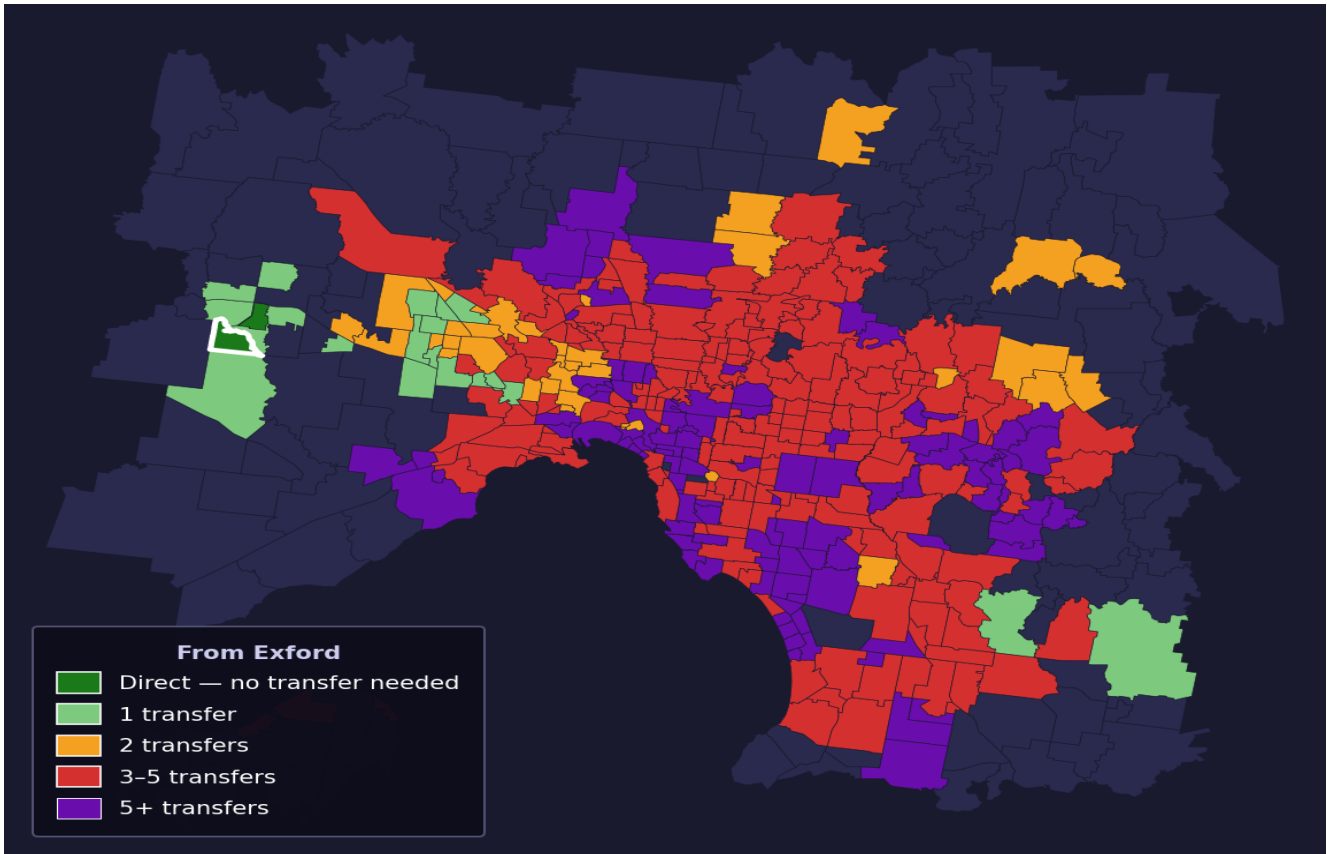

Exford

Rank #336 of 450 suburbs

Composite 53 /100	Journey Quality 41 /100	Cost Efficiency 85 /100	Connectivity 44 /100
------------------------------------	--	--	---------------------------------------

Direct (0 transfers)	1 of 450
1 transfer	20 of 450
2 transfers	37 of 450
3-5 transfers	198 of 450
5+ transfers	193 of 450

Destination	Time	Single Trip	Weekly
Melbourne CBD	93 min	\$2.42	\$24.15/wk
Frankston	165 min	\$6.11	\$50.87/wk
Melbourne Airport	105 min	\$6.26	
Box Hill	111 min	\$7.28	\$57.00/wk
Dandenong	145 min	\$4.66	\$40.76/wk