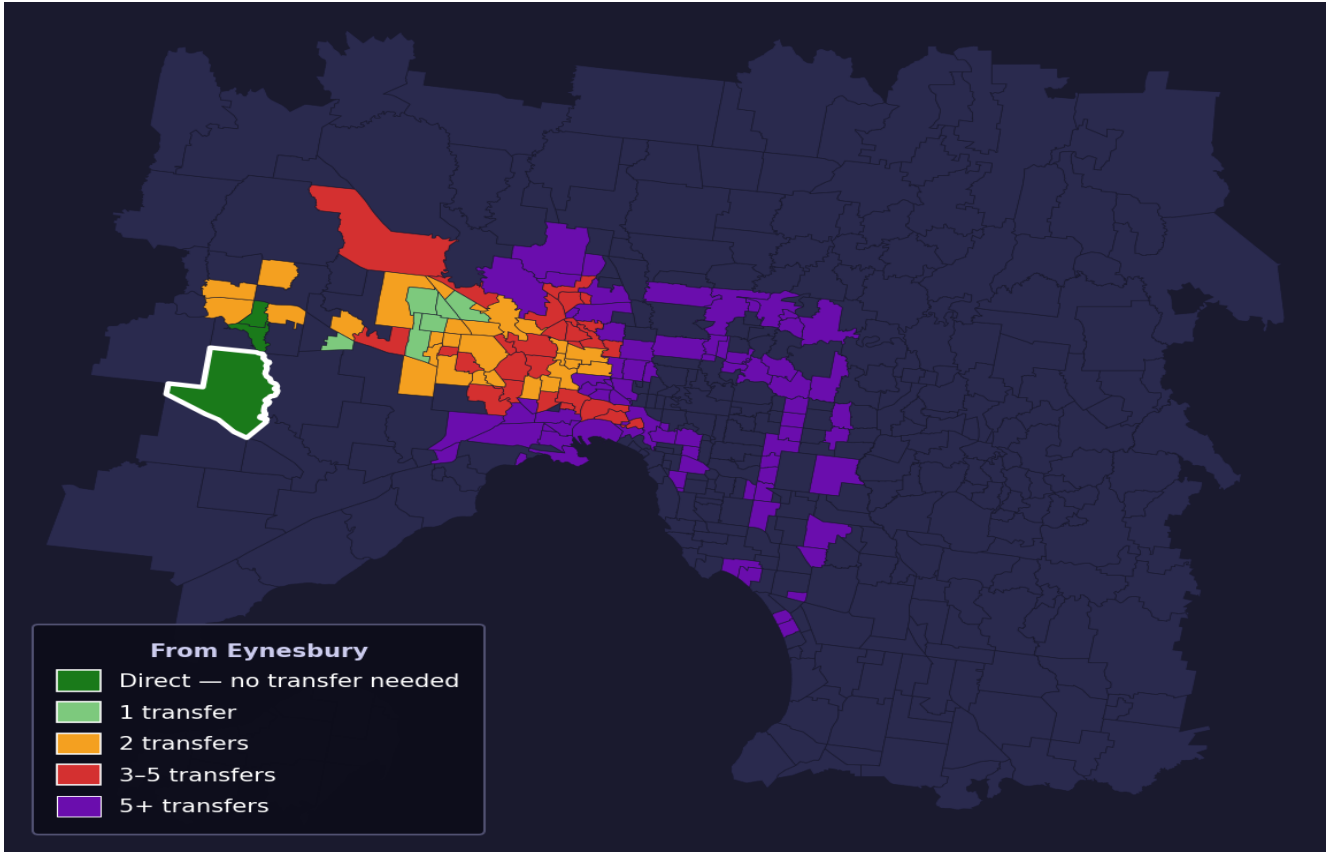

Eynesbury

Rank #411 of 450 suburbs

Composite 44 /100	Journey Quality 46 /100	Cost Efficiency 78 /100	Connectivity 11 /100
------------------------------------	--	--	---------------------------------------

Direct (0 transfers)	2 of 450
1 transfer	6 of 450
2 transfers	28 of 450
3-5 transfers	28 of 450
5+ transfers	385 of 450

Destination	Time	Single Trip	Weekly
Melbourne CBD	87 min	\$3.19	\$31.86/wk
Frankston	159 min	\$7.03	\$52.68/wk
Melbourne Airport	99 min	\$6.24	
Box Hill	106 min	\$6.38	\$51.31/wk
Dandenong	140 min	\$5.73	\$45.55/wk