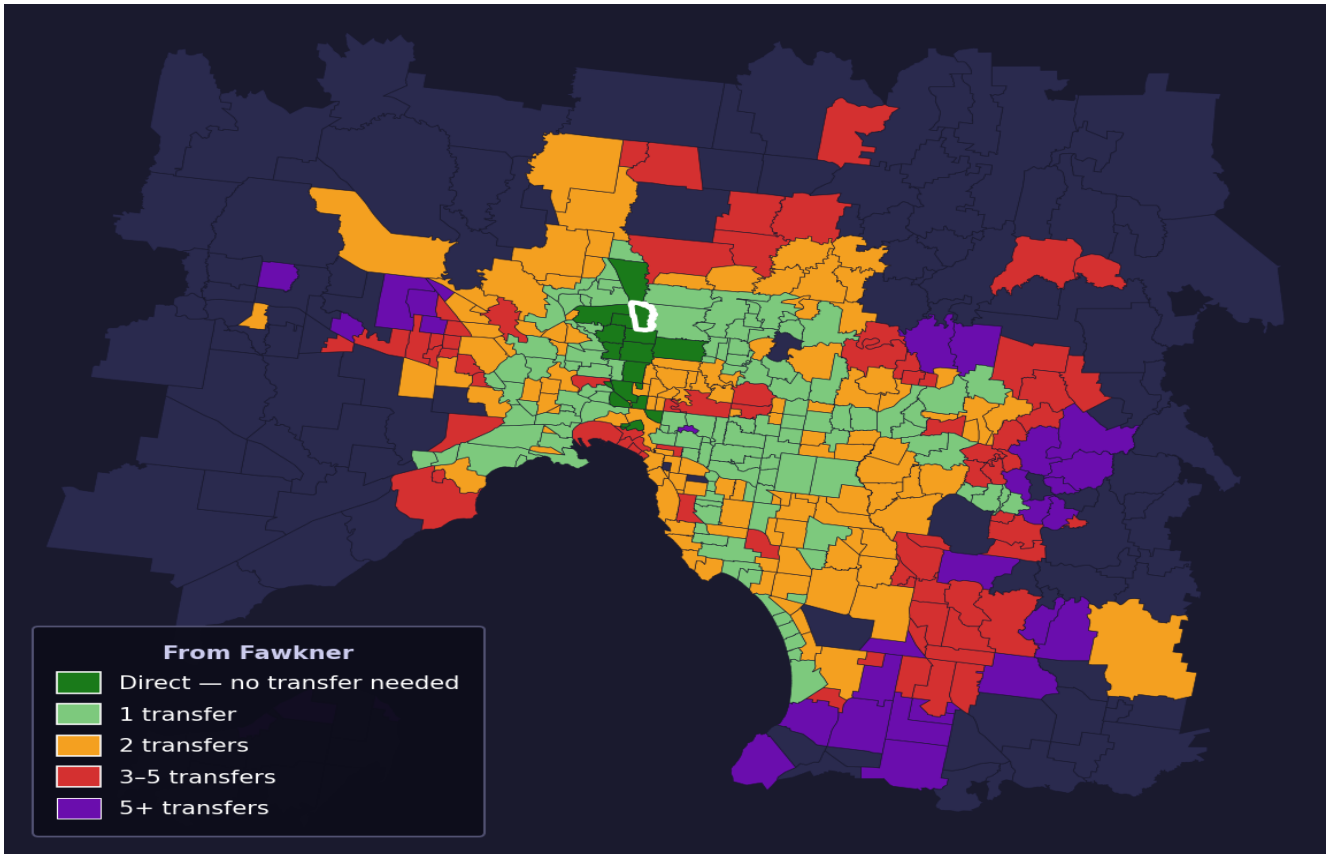

Fawkner

Rank #146 of 450 suburbs

Composite 69 _{/100}	Journey Quality 71 _{/100}	Cost Efficiency 58 _{/100}	Connectivity 74 _{/100}
---	---	---	--

Direct (0 transfers)	17 of 450
1 transfer	120 of 450
2 transfers	121 of 450
3-5 transfers	72 of 450
5+ transfers	119 of 450

Destination	Time	Single Trip	Weekly
Melbourne CBD	52 min	\$3.76	\$37.60/wk
Frankston	121 min	\$7.55	\$57.00/wk
Melbourne Airport	95 min	\$5.79	
Box Hill	101 min	\$5.06	\$50.60/wk
Dandenong	114 min	\$7.86	\$57.00/wk