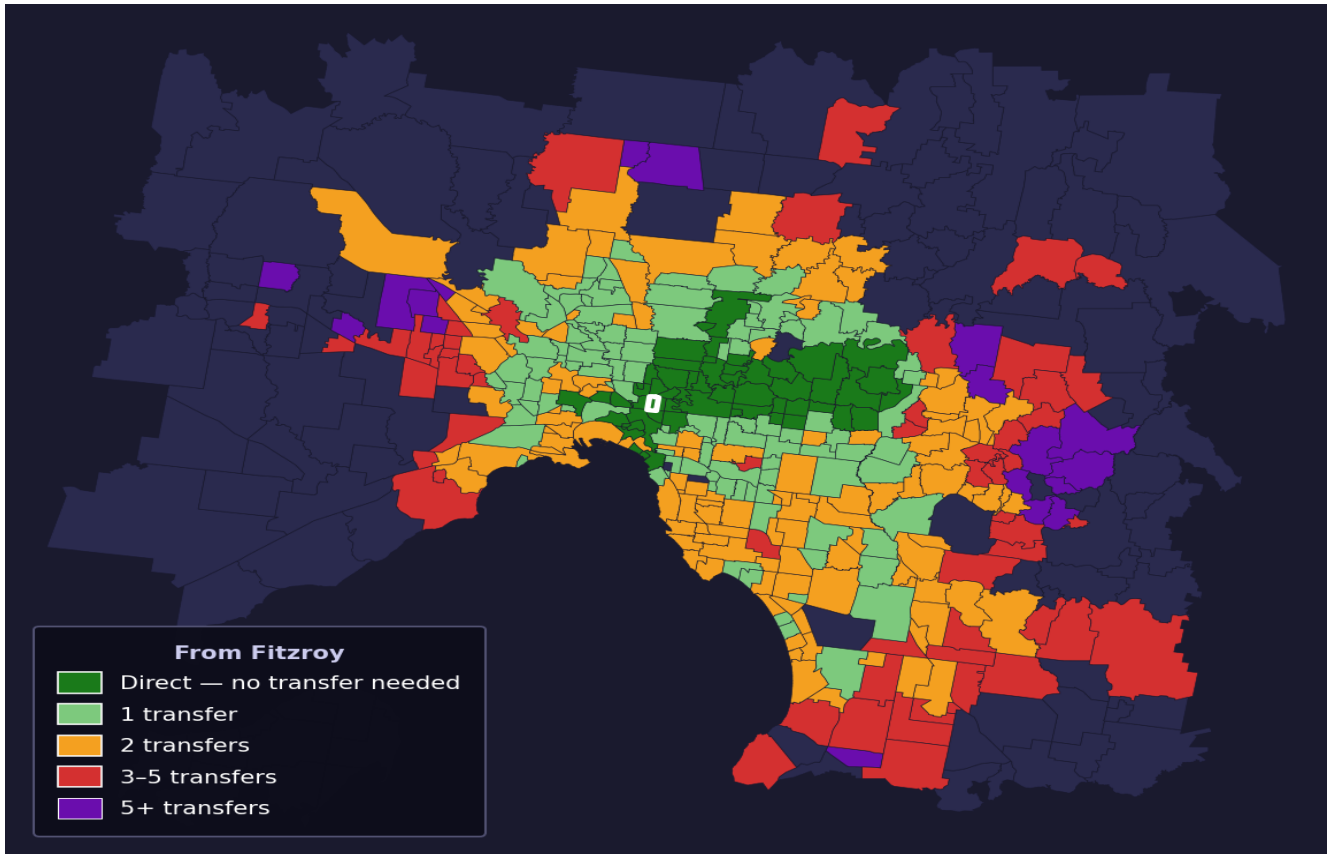

Fitzroy

Rank #24 of 450 suburbs

Composite 74 _{/100}	Journey Quality 97 _{/100}	Cost Efficiency 25 _{/100}	Connectivity 81 _{/100}
---	---	---	--

Direct (0 transfers)	55 of 450
1 transfer	108 of 450
2 transfers	120 of 450
3-5 transfers	59 of 450
5+ transfers	107 of 450

Destination	Time	Single Trip	Weekly
Melbourne CBD	18 min	\$2.31	\$23.10/wk
Frankston	100 min	\$6.10	\$57.00/wk
Melbourne Airport	79 min	\$5.00	
Box Hill	50 min	\$4.12	\$41.16/wk
Dandenong	83 min	\$4.65	\$46.50/wk