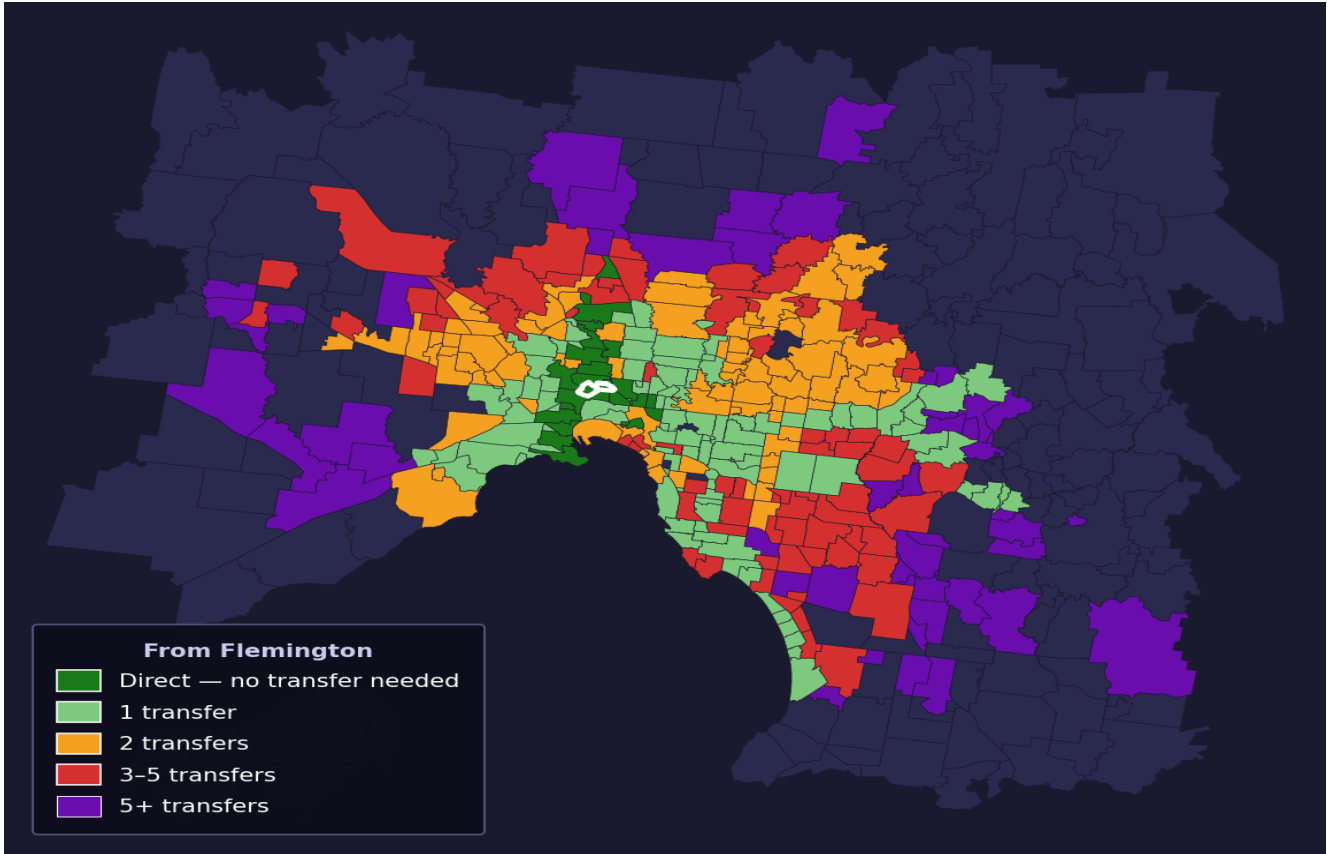

# Flemington

Rank #154 of 450 suburbs

<b>Composite</b> <b>68</b> /100	<b>Journey Quality</b> <b>87</b> /100	<b>Cost Efficiency</b> <b>41</b> /100	<b>Connectivity</b> <b>63</b> /100
------------------------------------	--	--	---------------------------------------

Direct (0 transfers)	25 of 450
1 transfer	97 of 450
2 transfers	83 of 450
3-5 transfers	76 of 450
5+ transfers	168 of 450

Destination	Time	Single Trip	Weekly
Melbourne CBD	31 min	\$3.14	\$31.40/wk
Frankston	114 min	\$6.97	\$57.00/wk
Melbourne Airport	86 min	\$5.89	
Box Hill	74 min	\$4.99	\$49.94/wk
Dandenong	96 min	\$5.81	\$55.24/wk