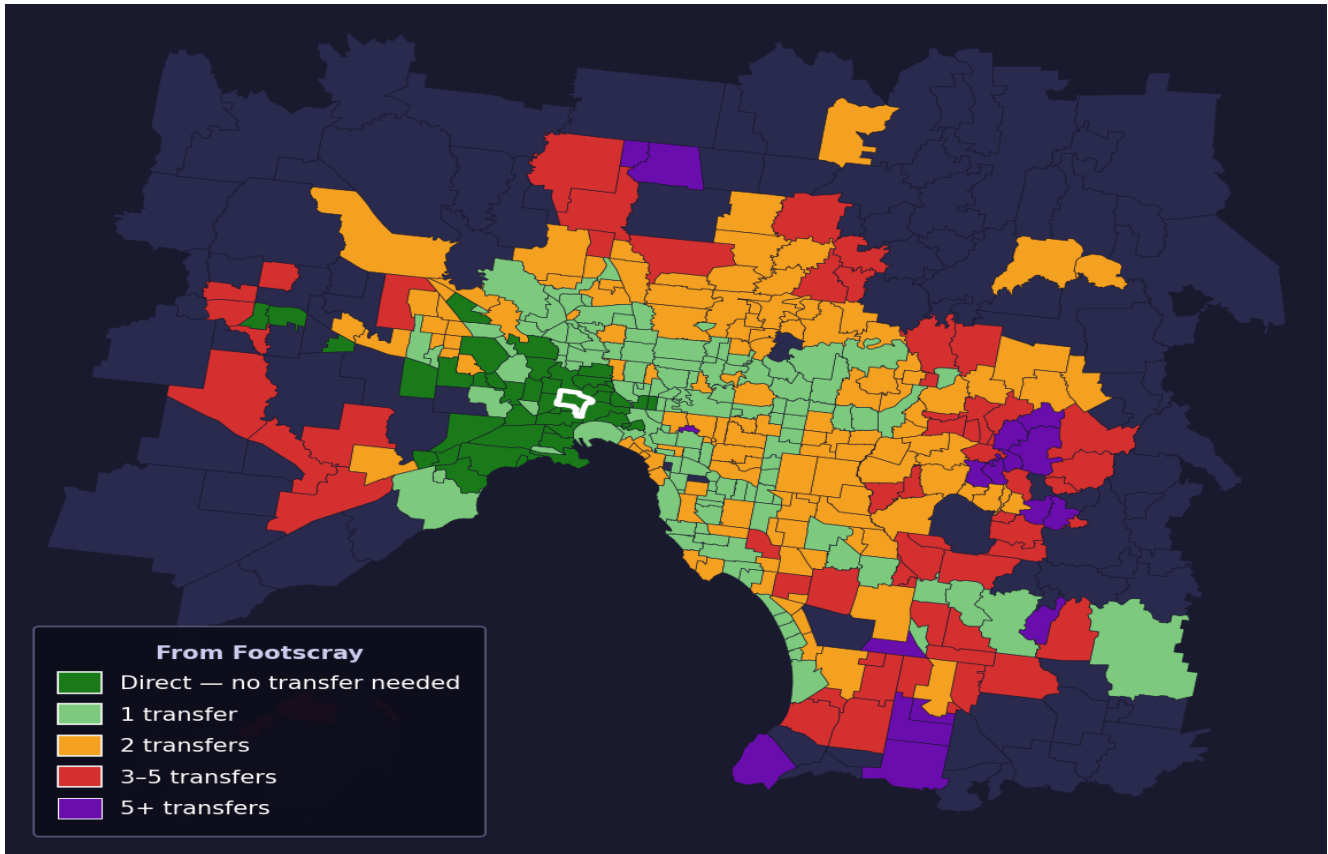

# Footscray

Rank #18 of 450 suburbs

<b>Composite</b> <b>74</b> <sub>/100</sub>	<b>Journey Quality</b> <b>87</b> <sub>/100</sub>	<b>Cost Efficiency</b> <b>41</b> <sub>/100</sub>	<b>Connectivity</b> <b>83</b> <sub>/100</sub>
---	---	---	--

Direct (0 transfers)	43 of 450
1 transfer	124 of 450
2 transfers	127 of 450
3-5 transfers	60 of 450
5+ transfers	95 of 450

Destination	Time	Single Trip	Weekly
Melbourne CBD	31 min	\$3.14	\$31.36/wk
Frankston	103 min	\$6.88	\$57.00/wk
Melbourne Airport	85 min	\$5.52	
Box Hill	81 min	\$5.12	\$51.22/wk
Dandenong	90 min	\$6.49	\$55.68/wk