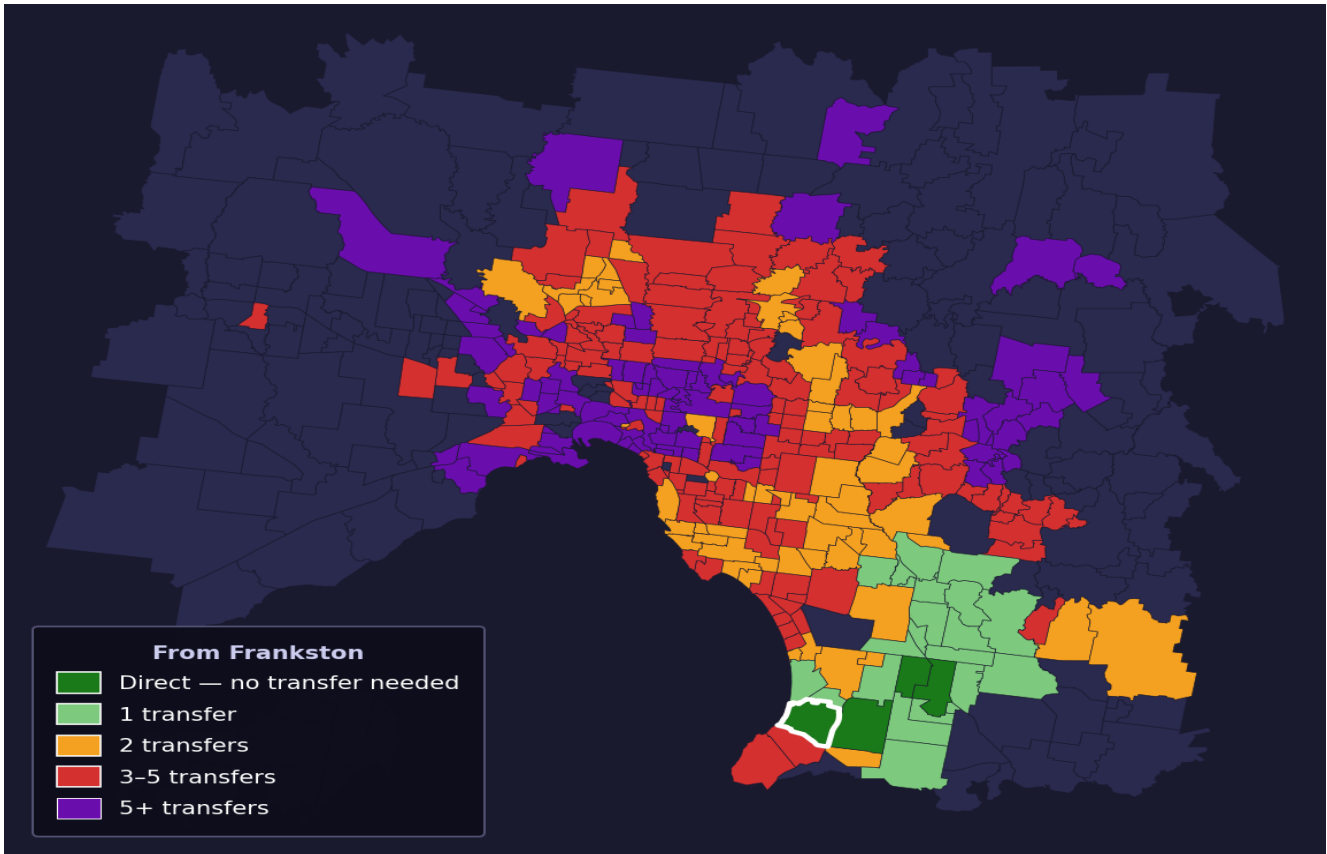

Frankston

Rank #384 of 450 suburbs

| | | | |
|---|---|---|--|
| Composite 47 _{/100} | Journey Quality 42 _{/100} | Cost Efficiency 64 _{/100} | Connectivity 42 _{/100} |
|---|---|---|--|

| | |
|----------------------|------------|
| Direct (0 transfers) | 3 of 450 |
| 1 transfer | 22 of 450 |
| 2 transfers | 58 of 450 |
| 3-5 transfers | 154 of 450 |
| 5+ transfers | 212 of 450 |

| Destination | Time | Single Trip | Weekly |
|-------------------|---------|-------------|------------|
| Melbourne CBD | 92 min | \$5.79 | \$57.00/wk |
| Frankston | 32 min | \$3.65 | \$36.37/wk |
| Melbourne Airport | 145 min | \$7.82 | |
| Box Hill | 136 min | \$8.07 | \$57.00/wk |
| Dandenong | 72 min | \$5.06 | \$50.60/wk |