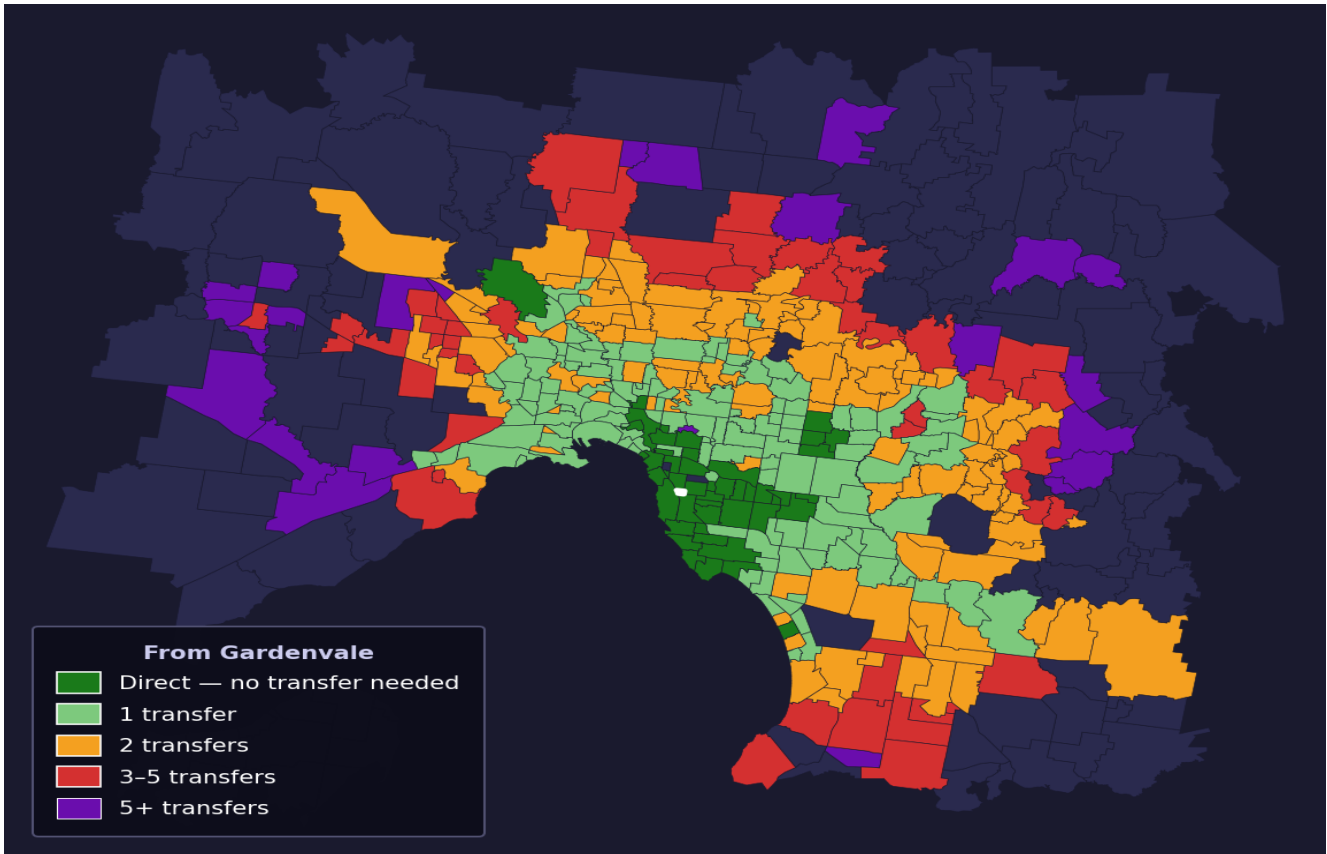

Gardenvale

Rank #89 of 450 suburbs

Composite 71 _{/100}	Journey Quality 79 _{/100}	Cost Efficiency 42 _{/100}	Connectivity 82 _{/100}
---	---	---	--

Direct (0 transfers)	47 of 450
1 transfer	128 of 450
2 transfers	118 of 450
3-5 transfers	51 of 450
5+ transfers	105 of 450

Destination	Time	Single Trip	Weekly
Melbourne CBD	41 min	\$4.10	\$40.96/wk
Frankston	90 min	\$5.50	\$52.56/wk
Melbourne Airport	110 min	\$6.26	
Box Hill	62 min	\$4.89	\$48.94/wk
Dandenong	83 min	\$5.70	\$55.24/wk