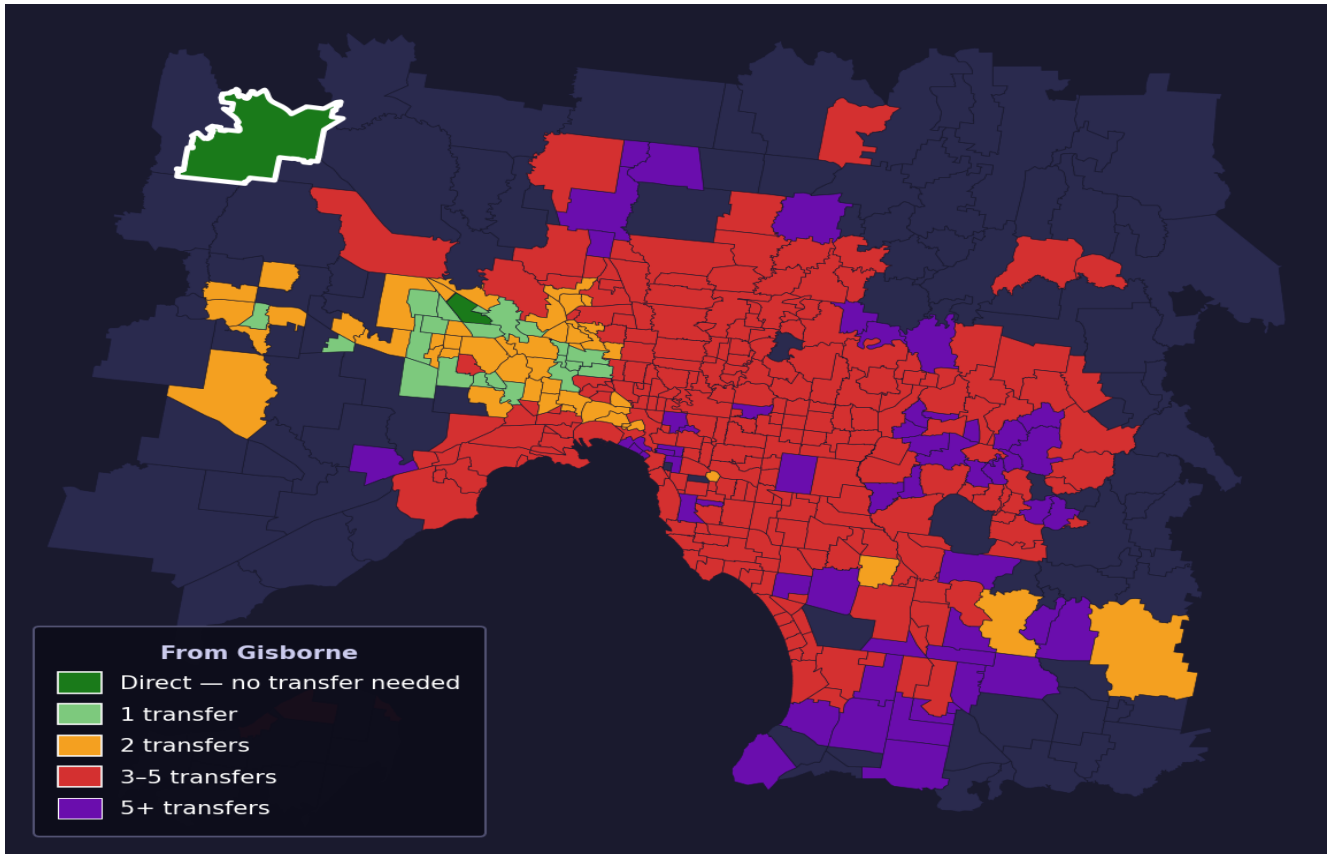

Gisborne

Rank #433 of 450 suburbs

Composite 39 _{/100}	Journey Quality 12 _{/100}	Cost Efficiency 75 _{/100}	Connectivity 49 _{/100}
---	---	---	--

Direct (0 transfers)	1 of 450
1 transfer	21 of 450
2 transfers	47 of 450
3-5 transfers	245 of 450
5+ transfers	135 of 450

Destination	Time	Single Trip	Weekly
Melbourne CBD	131 min	\$7.24	\$57.00/wk
Frankston	161 min	\$7.33	\$53.31/wk
Melbourne Airport	166 min	\$8.96	
Box Hill	115 min	\$7.27	\$57.00/wk
Dandenong	145 min	\$6.43	\$47.24/wk