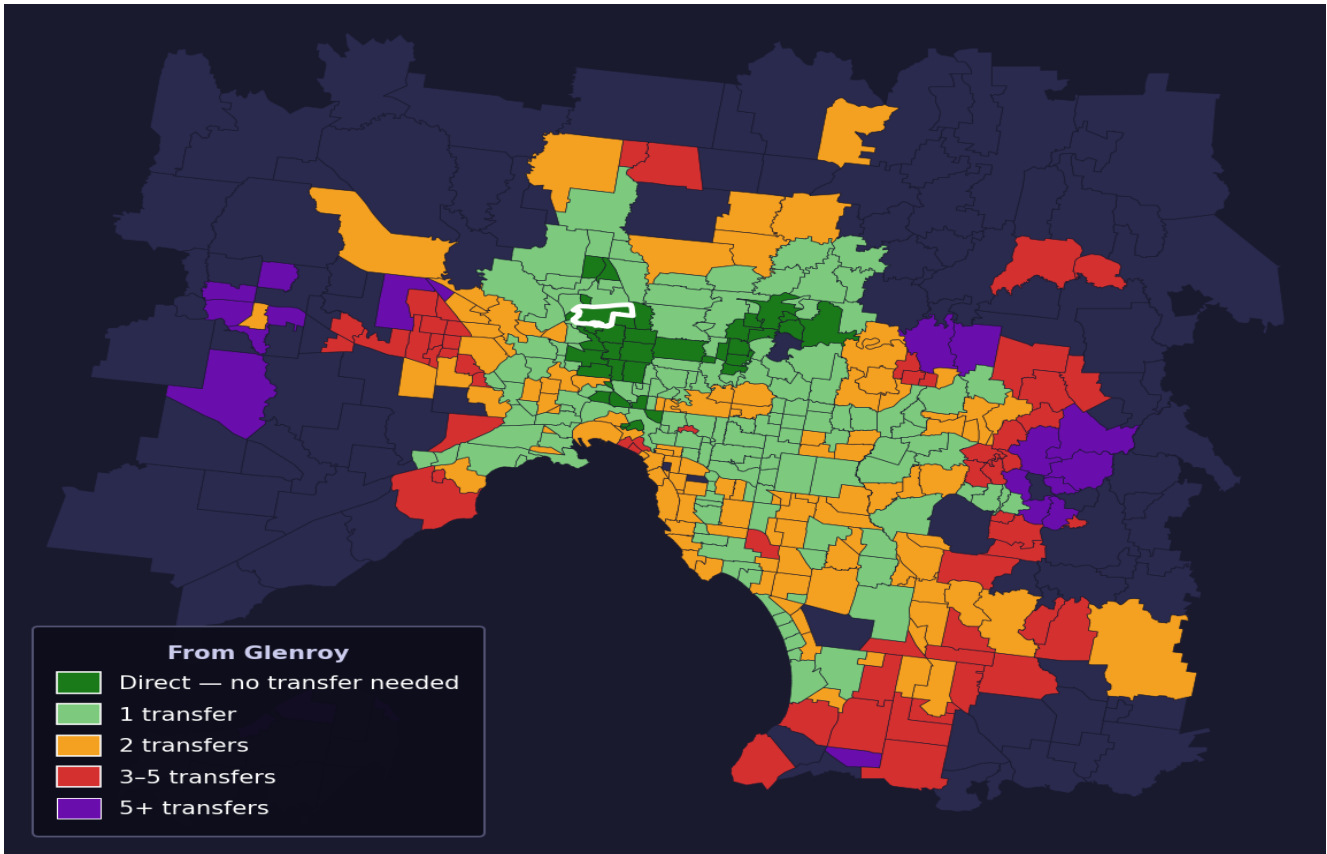

Glenroy

Rank #79 of 450 suburbs

Composite 71 /100	Journey Quality 73 /100	Cost Efficiency 56 /100	Connectivity 82 /100
------------------------------------	--	--	---------------------------------------

Direct (0 transfers)	36 of 450
1 transfer	144 of 450
2 transfers	110 of 450
3-5 transfers	57 of 450
5+ transfers	102 of 450

Destination	Time	Single Trip	Weekly
Melbourne CBD	50 min	\$3.76	\$37.60/wk
Frankston	119 min	\$7.55	\$57.00/wk
Melbourne Airport	64 min	\$5.06	
Box Hill	133 min	\$7.55	\$57.00/wk
Dandenong	105 min	\$5.79	\$57.00/wk