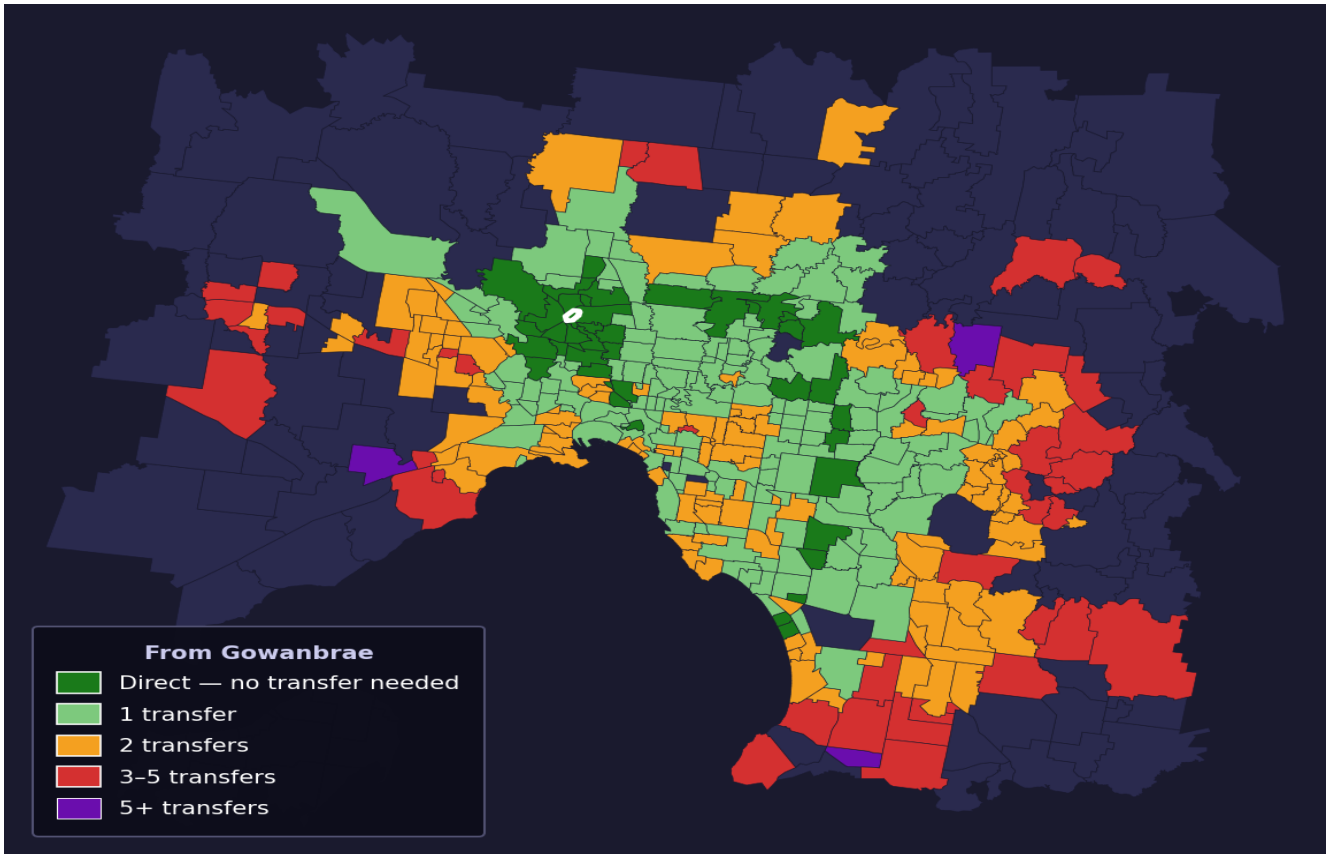

Gowanbrae

Rank #76 of 450 suburbs

Composite 72 /100	Journey Quality 69 /100	Cost Efficiency 58 /100	Connectivity 87 /100
------------------------------------	--	--	---------------------------------------

Direct (0 transfers)	43 of 450
1 transfer	159 of 450
2 transfers	118 of 450
3-5 transfers	43 of 450
5+ transfers	86 of 450

Destination	Time	Single Trip	Weekly
Melbourne CBD	56 min	\$4.03	\$40.30/wk
Frankston	138 min	\$7.82	\$57.00/wk
Melbourne Airport	104 min	\$6.17	
Box Hill	96 min	\$5.79	\$57.00/wk
Dandenong	127 min	\$7.40	\$57.00/wk