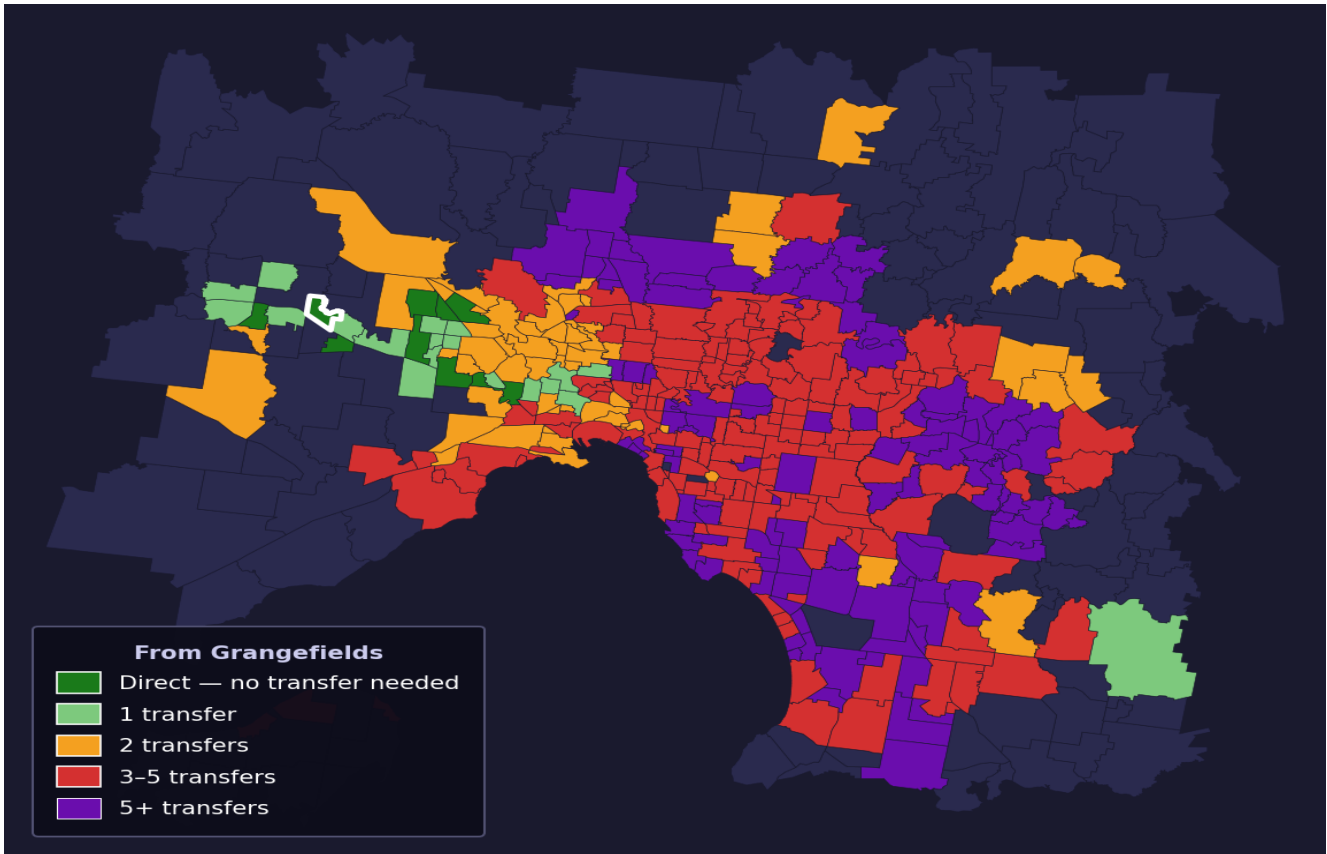

# Grangefields

Rank #402 of 450 suburbs

<b>Composite</b> <b>44</b> /100	<b>Journey Quality</b> <b>28</b> /100	<b>Cost Efficiency</b> <b>71</b> /100	<b>Connectivity</b> <b>47</b> /100
------------------------------------	--	--	---------------------------------------

Direct (0 transfers)	9 of 450
1 transfer	19 of 450
2 transfers	59 of 450
3-5 transfers	166 of 450
5+ transfers	196 of 450

Destination	Time	Single Trip	Weekly
Melbourne CBD	110 min	\$5.48	\$54.80/wk
Frankston	182 min	\$9.16	\$57.00/wk
Melbourne Airport	122 min	\$5.79	
Box Hill	128 min	\$6.10	\$57.00/wk
Dandenong	162 min	\$7.71	\$57.00/wk