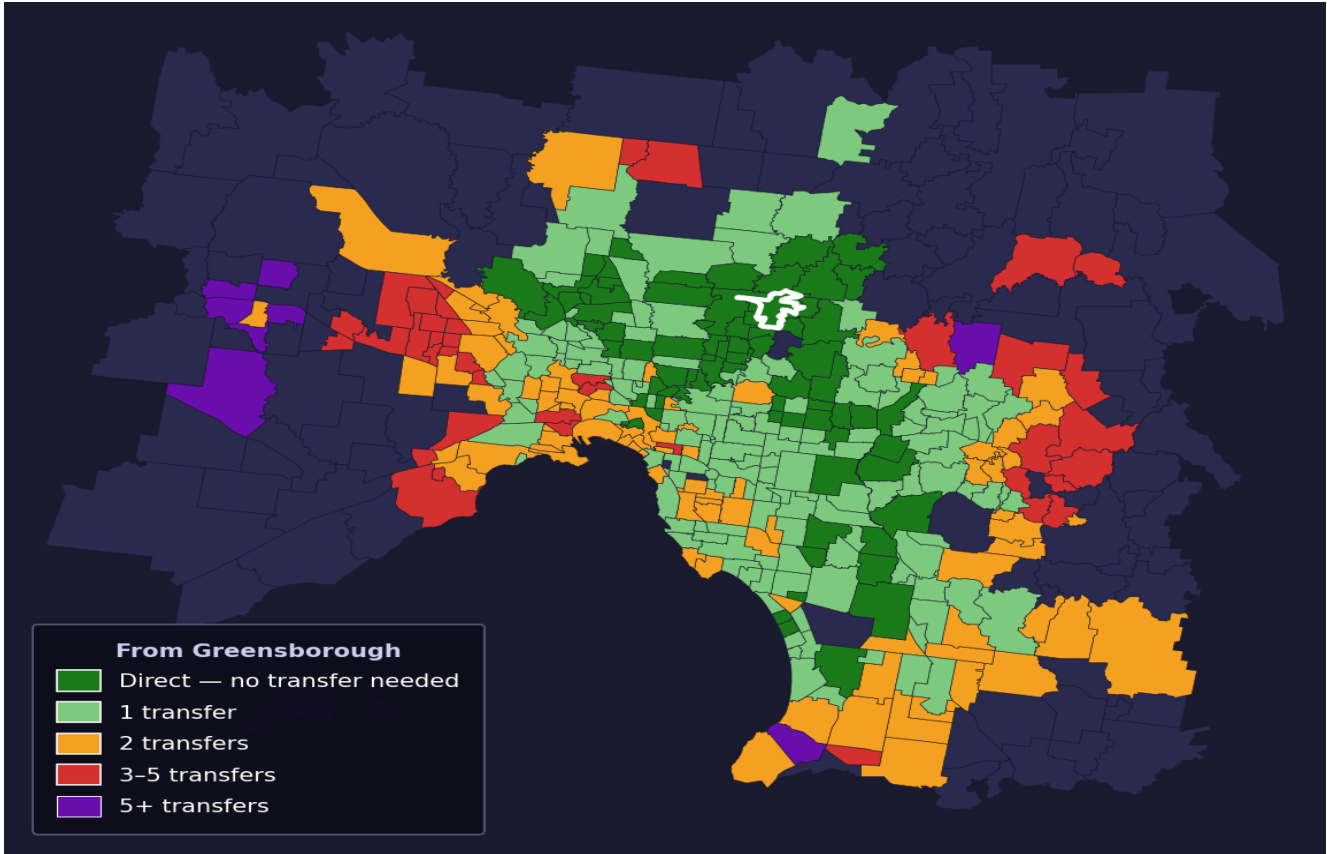

Greensborough

Rank #62 of 450 suburbs

Composite 72 _{/100}	Journey Quality 70 _{/100}	Cost Efficiency 53 _{/100}	Connectivity 92 _{/100}
---	---	---	--

Direct (0 transfers)	79 of 450
1 transfer	151 of 450
2 transfers	88 of 450
3-5 transfers	40 of 450
5+ transfers	91 of 450

Destination	Time	Single Trip	Weekly
Melbourne CBD	54 min	\$4.34	\$43.40/wk
Frankston	127 min	\$6.49	\$50.32/wk
Melbourne Airport	105 min	\$5.09	
Box Hill	79 min	\$5.56	\$55.06/wk
Dandenong	113 min	\$5.86	\$47.60/wk