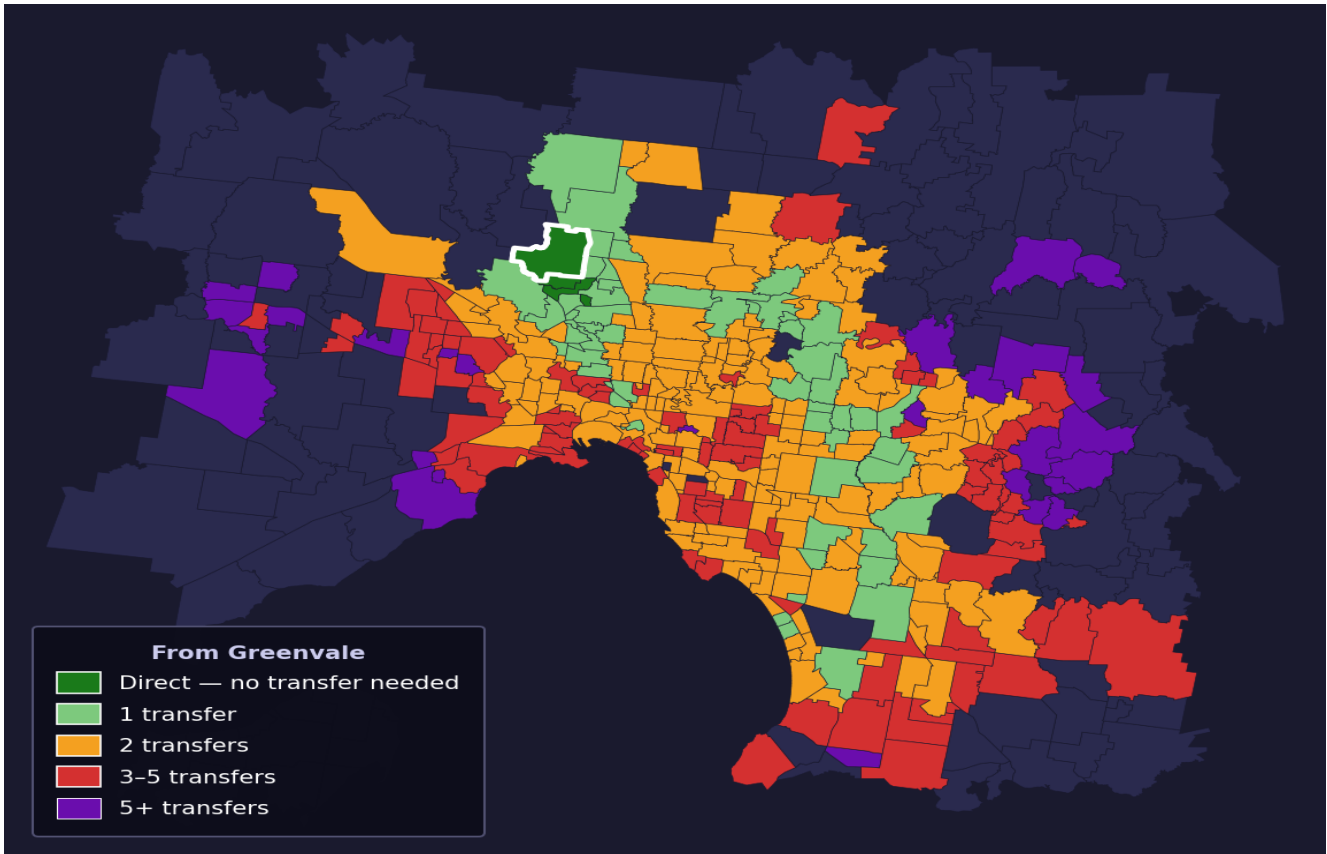

Greenvale

Rank #294 of 450 suburbs

Composite 56 _{/100}	Journey Quality 47 _{/100}	Cost Efficiency 62 _{/100}	Connectivity 65 _{/100}
---	---	---	--

Direct (0 transfers)	3 of 450
1 transfer	56 of 450
2 transfers	173 of 450
3-5 transfers	104 of 450
5+ transfers	113 of 450

Destination	Time	Single Trip	Weekly
Melbourne CBD	84 min	\$5.48	\$54.80/wk
Frankston	153 min	\$9.27	\$57.00/wk
Melbourne Airport	81 min	\$5.17	
Box Hill	116 min	\$7.24	\$57.00/wk
Dandenong	150 min	\$9.58	\$57.00/wk