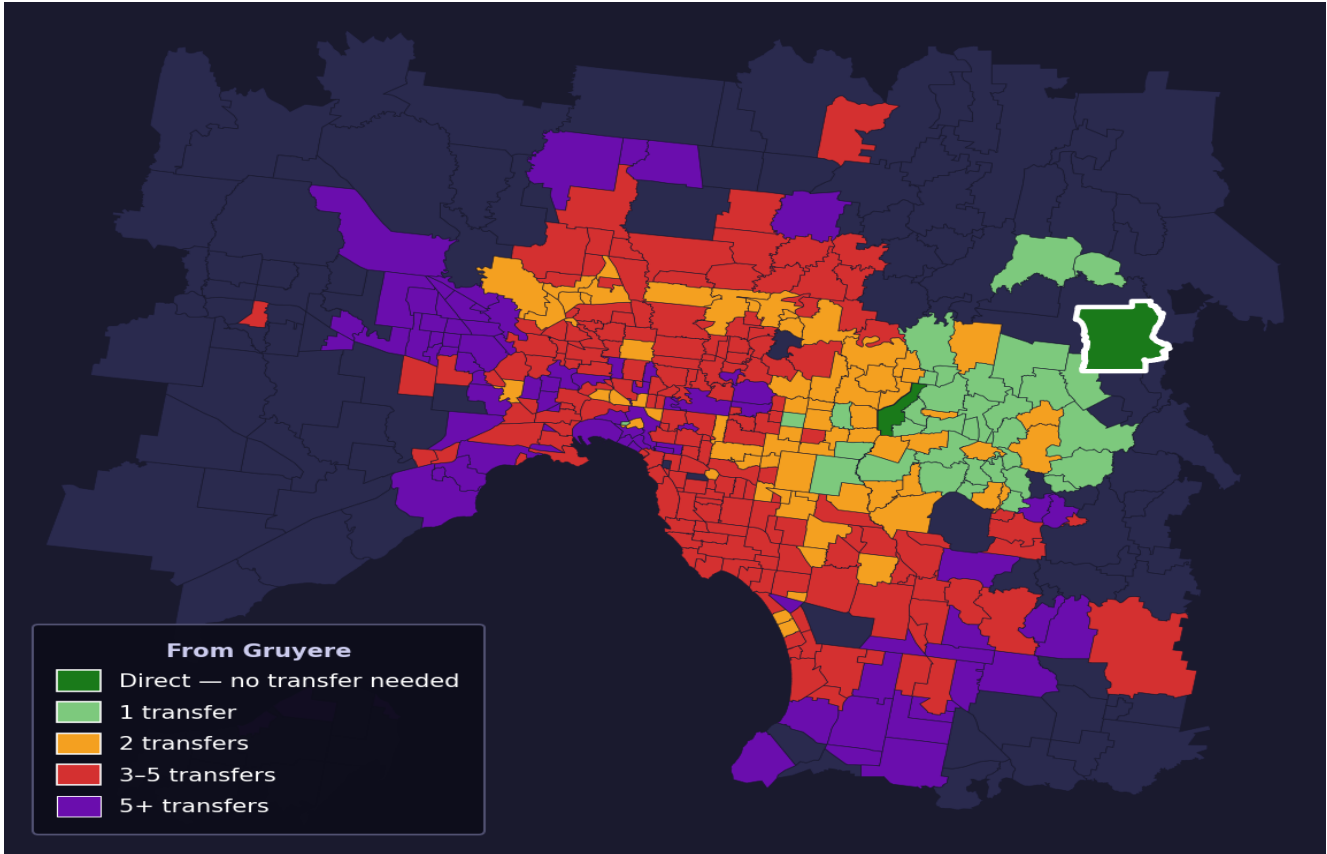

Gruyere

Rank #425 of 450 suburbs

Composite 42 _{/100}	Journey Quality 19 _{/100}	Cost Efficiency 73 _{/100}	Connectivity 50 _{/100}
---	---	---	--

Direct (0 transfers)	1 of 450
1 transfer	34 of 450
2 transfers	68 of 450
3-5 transfers	178 of 450
5+ transfers	168 of 450

Destination	Time	Single Trip	Weekly
Melbourne CBD	123 min	\$7.11	\$56.78/wk
Frankston	150 min	\$6.00	\$54.93/wk
Melbourne Airport	180 min	\$9.20	
Box Hill	77 min	\$5.35	\$49.89/wk
Dandenong	128 min	\$6.22	\$55.31/wk