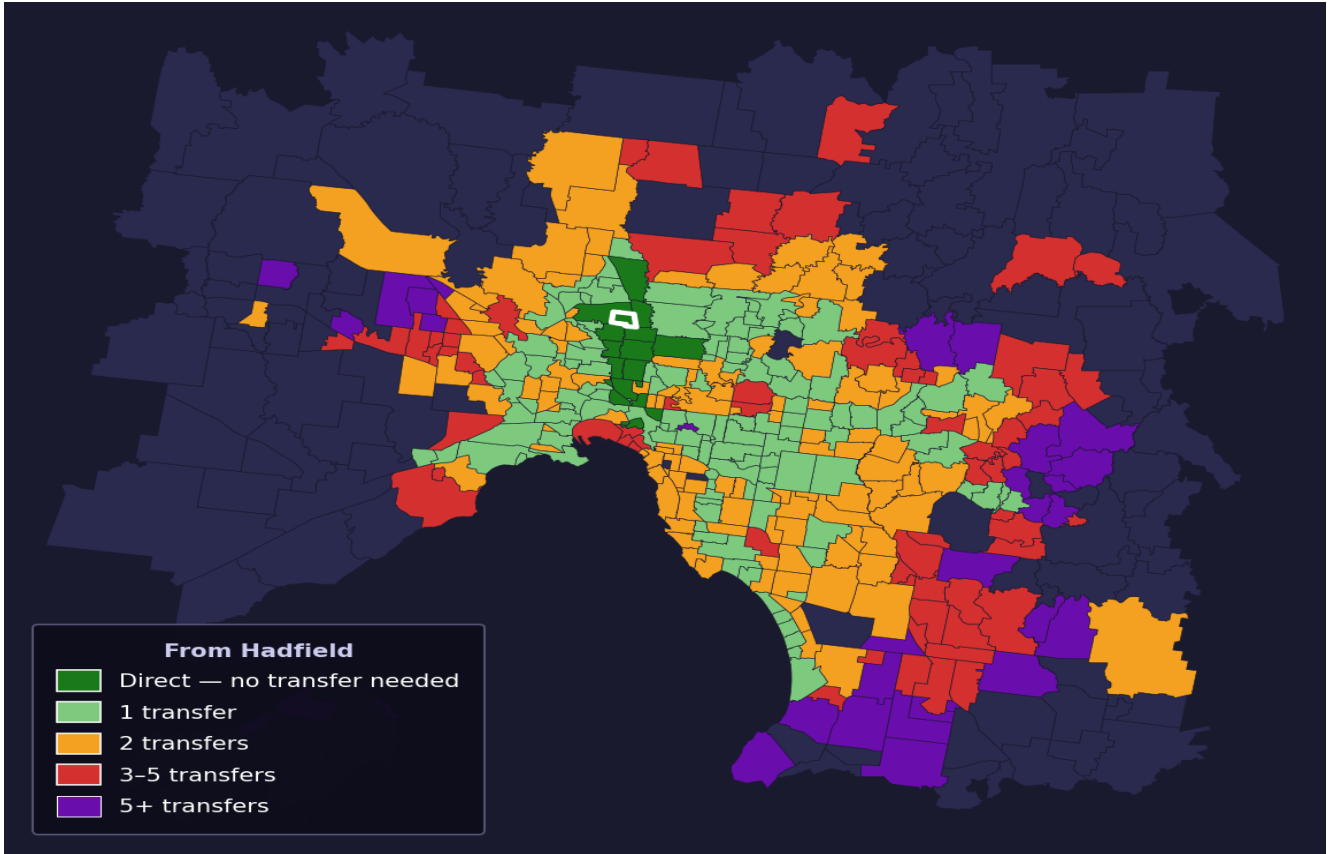

Hadfield

Rank #136 of 450 suburbs

Composite 69 _{/100}	Journey Quality 72 _{/100}	Cost Efficiency 57 _{/100}	Connectivity 74 _{/100}
---	---	---	--

Direct (0 transfers)	18 of 450
1 transfer	124 of 450
2 transfers	121 of 450
3-5 transfers	67 of 450
5+ transfers	119 of 450

Destination	Time	Single Trip	Weekly
Melbourne CBD	51 min	\$3.76	\$37.60/wk
Frankston	120 min	\$7.55	\$57.00/wk
Melbourne Airport	94 min	\$5.79	
Box Hill	100 min	\$5.06	\$50.60/wk
Dandenong	113 min	\$7.86	\$57.00/wk