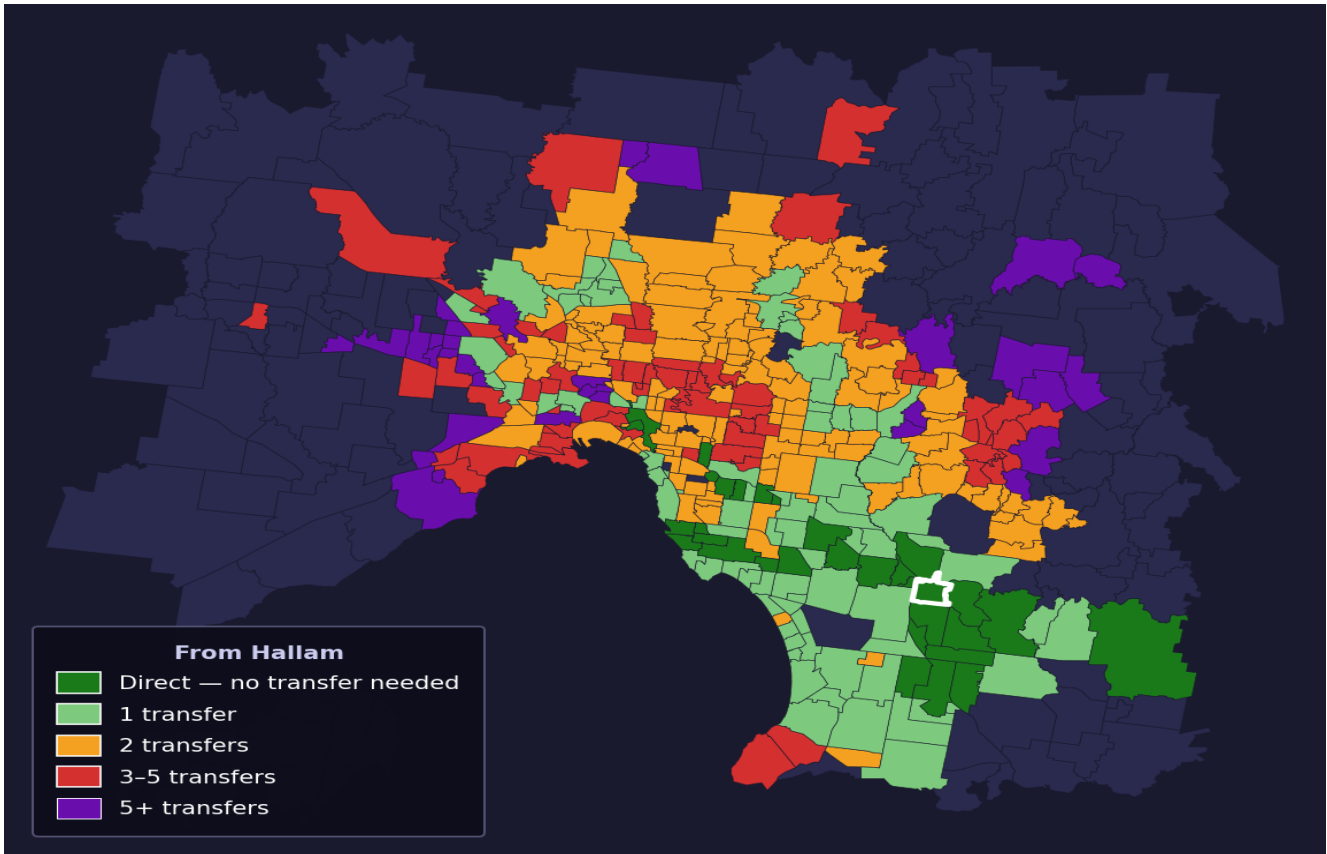

Hallam

Rank #249 of 450 suburbs

Composite 60 _{/100}	Journey Quality 57 _{/100}	Cost Efficiency 54 _{/100}	Connectivity 70 _{/100}
---	---	---	--

Direct (0 transfers)	31 of 450
1 transfer	84 of 450
2 transfers	133 of 450
3-5 transfers	69 of 450
5+ transfers	132 of 450

Destination	Time	Single Trip	Weekly
Melbourne CBD	72 min	\$5.79	\$57.00/wk
Frankston	73 min	\$5.06	\$50.60/wk
Melbourne Airport	141 min	\$8.13	
Box Hill	113 min	\$6.82	\$57.00/wk
Dandenong	31 min	\$3.03	\$30.30/wk