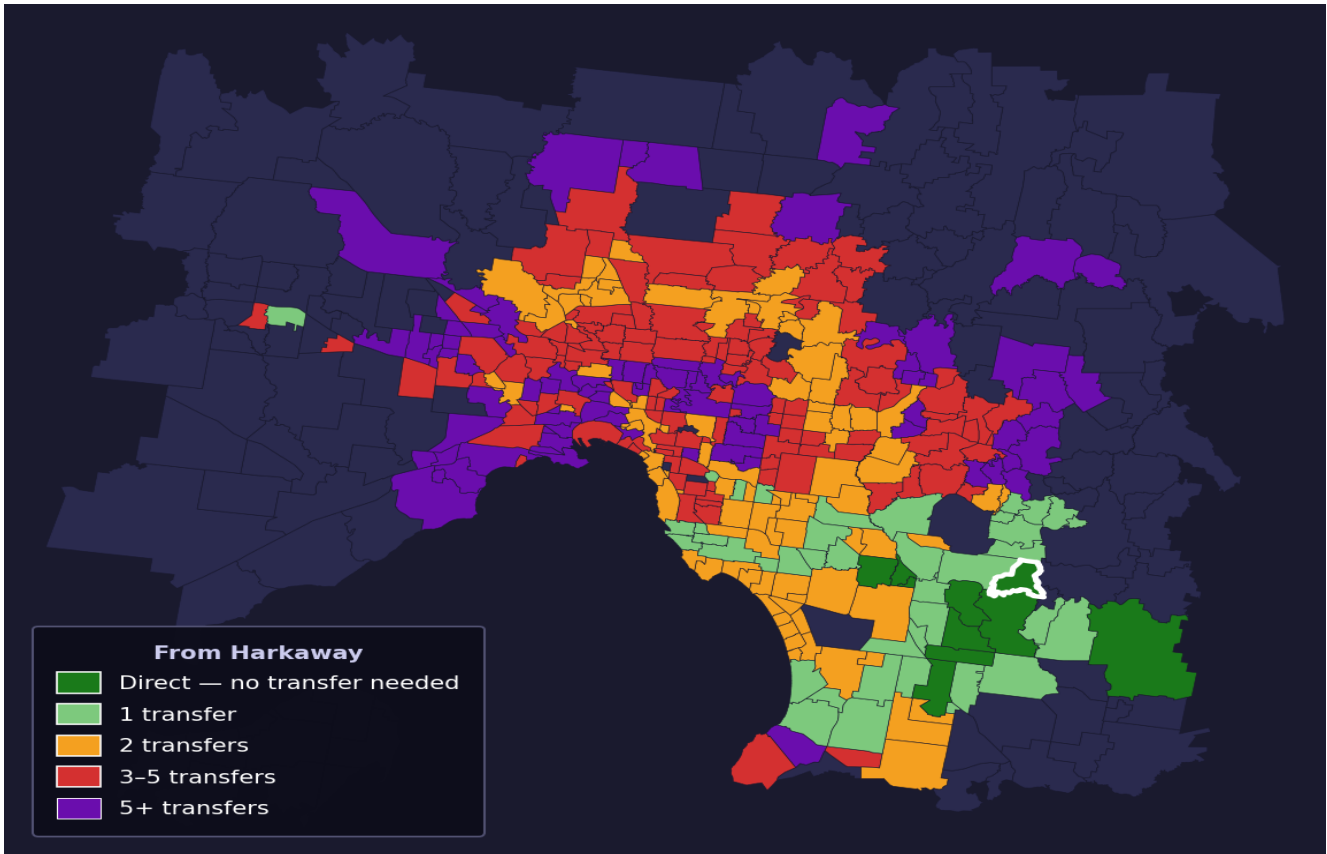

# Harkaway

Rank #353 of 450 suburbs

<b>Composite</b> <b>50</b> <sub>/100</sub>	<b>Journey Quality</b> <b>42</b> <sub>/100</sub>	<b>Cost Efficiency</b> <b>64</b> <sub>/100</sub>	<b>Connectivity</b> <b>52</b> <sub>/100</sub>
---	---	---	--

<b>Direct (0 transfers)</b>	<b>9</b> of 450
<b>1 transfer</b>	<b>40</b> of 450
<b>2 transfers</b>	<b>90</b> of 450
<b>3-5 transfers</b>	<b>127</b> of 450
<b>5+ transfers</b>	<b>183</b> of 450

Destination	Time	Single Trip	Weekly
Melbourne CBD	92 min	\$6.31	<b>\$57.00/wk</b>
Frankston	95 min	\$6.30	<b>\$56.32/wk</b>
Melbourne Airport	161 min	\$8.65	
Box Hill	129 min	\$8.30	<b>\$57.00/wk</b>
Dandenong	51 min	\$4.27	<b>\$42.69/wk</b>