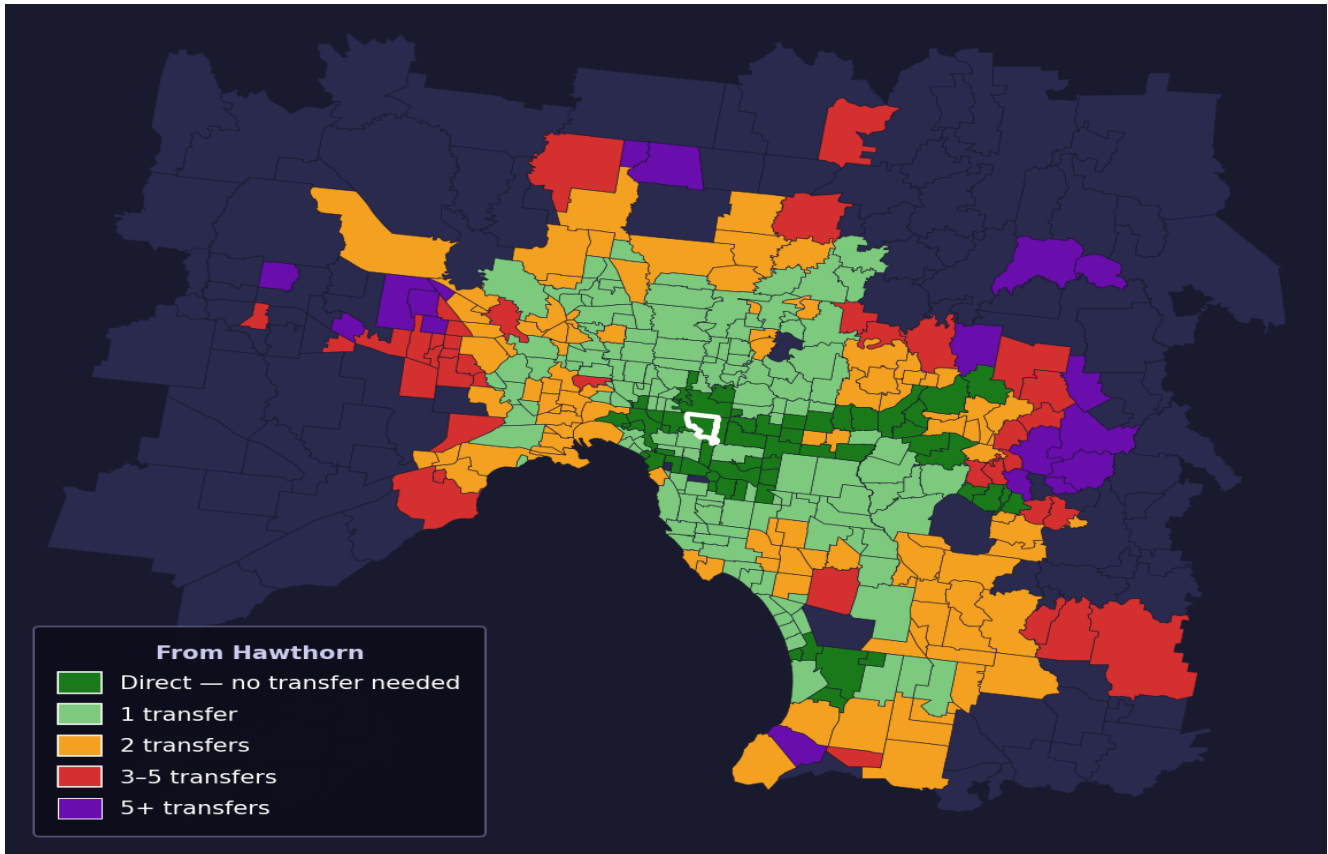

# Hawthorn

Rank #12 of 450 suburbs

<b>Composite</b> <b>75</b> /100	<b>Journey Quality</b> <b>89</b> /100	<b>Cost Efficiency</b> <b>37</b> /100	<b>Connectivity</b> <b>85</b> /100
------------------------------------	--	--	---------------------------------------

Direct (0 transfers)	57 of 450
1 transfer	143 of 450
2 transfers	104 of 450
3-5 transfers	39 of 450
5+ transfers	106 of 450

Destination	Time	Single Trip	Weekly
Melbourne CBD	29 min	\$3.10	\$30.96/wk
Frankston	88 min	\$6.99	\$57.00/wk
Melbourne Airport	95 min	\$5.80	
Box Hill	36 min	\$3.51	\$35.08/wk
Dandenong	74 min	\$5.44	\$54.36/wk