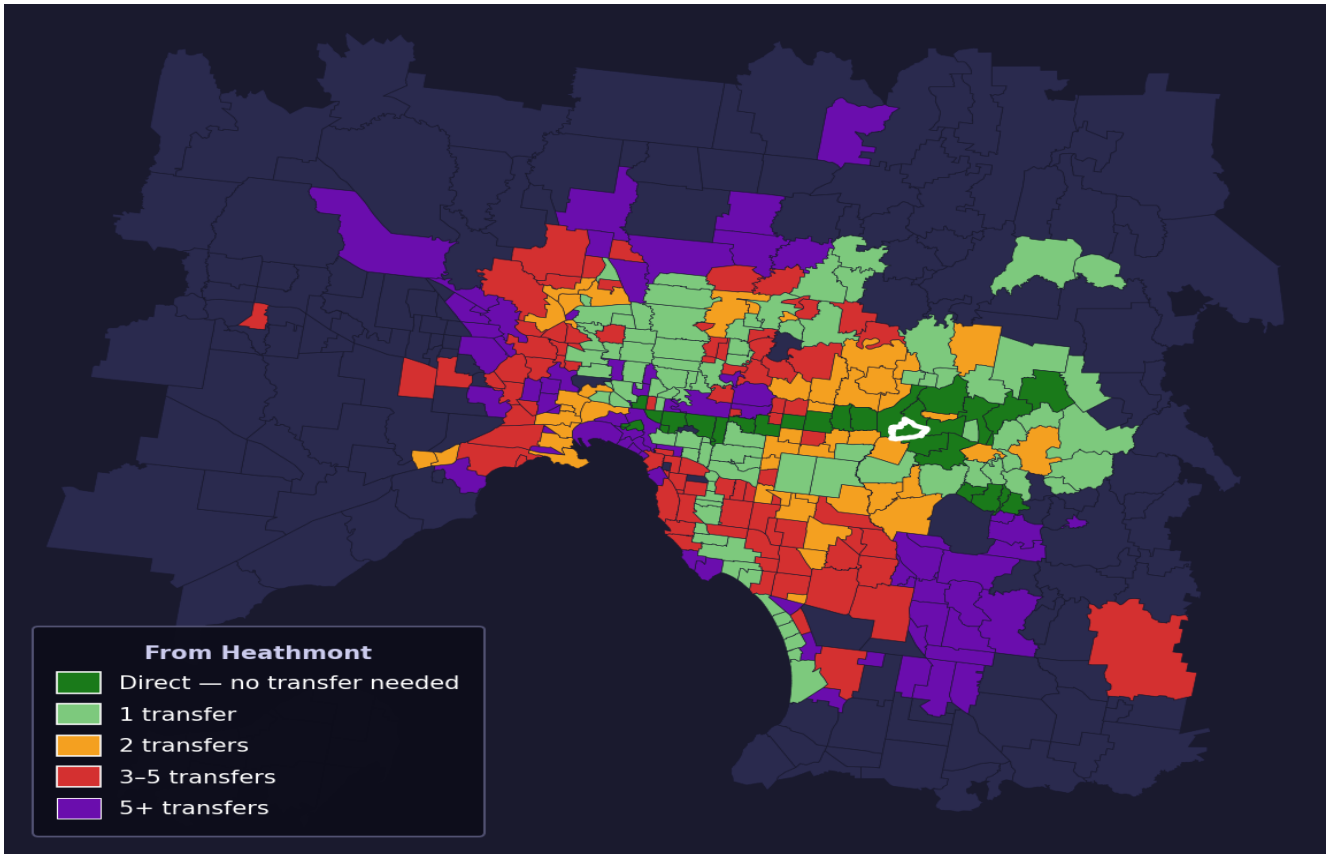

Heathmont

Rank #237 of 450 suburbs

Composite 61 _{/100}	Journey Quality 67 _{/100}	Cost Efficiency 56 _{/100}	Connectivity 57 _{/100}
-----------------------------------------------	-----------------------------------------------------	-----------------------------------------------------	--------------------------------------------------

Direct (0 transfers)	27 of 450
1 transfer	89 of 450
2 transfers	48 of 450
3-5 transfers	87 of 450
5+ transfers	198 of 450

Destination	Time	Single Trip	Weekly
Melbourne CBD	58 min	\$4.34	\$43.40/wk
Frankston	109 min	\$5.06	\$50.60/wk
Melbourne Airport	126 min	\$6.68	
Box Hill	26 min	\$3.76	\$37.60/wk
Dandenong	72 min	\$5.06	\$50.60/wk