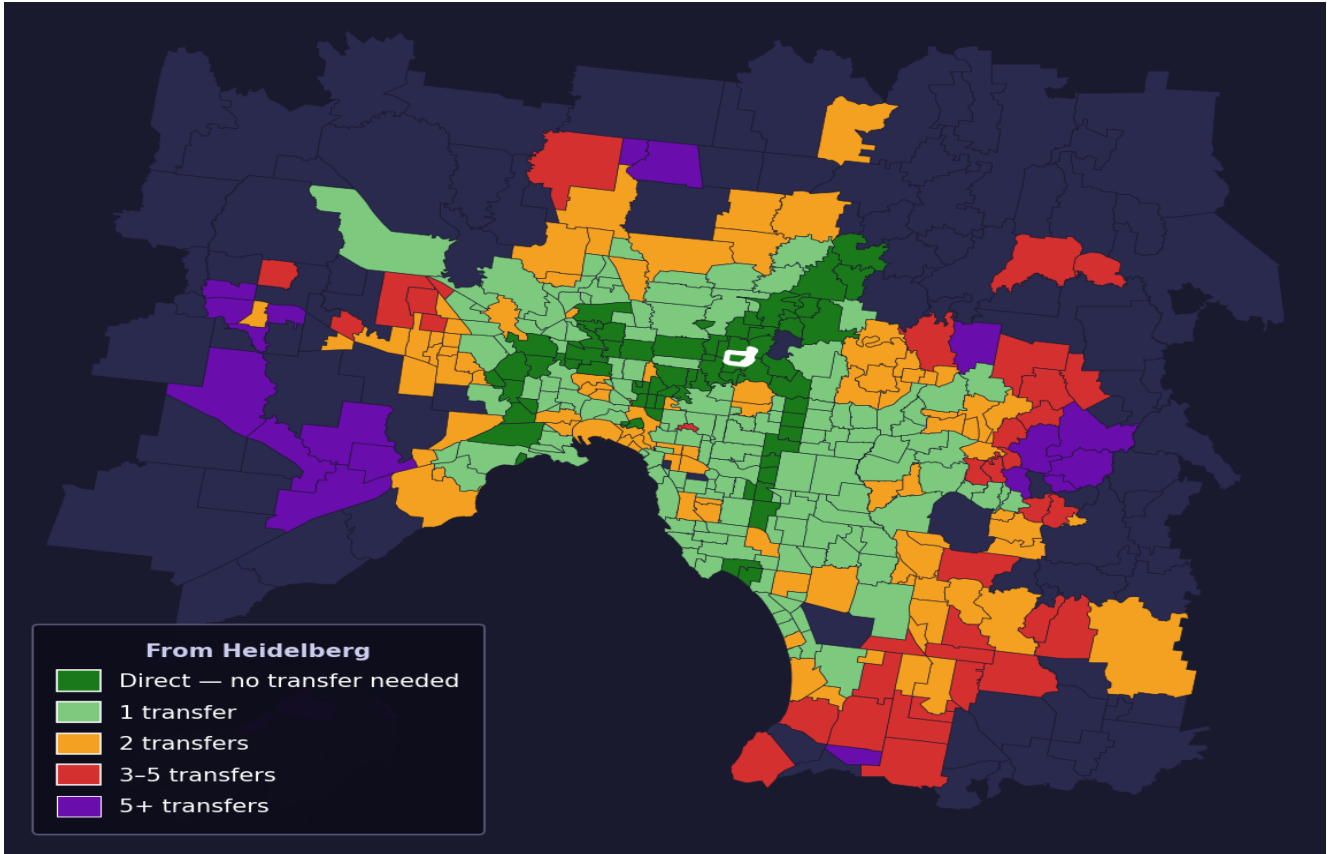

Heidelberg

Rank #19 of 450 suburbs

Composite 74 _{/100}	Journey Quality 75 _{/100}	Cost Efficiency 53 _{/100}	Connectivity 90 _{/100}
---	---	---	--

Direct (0 transfers)	69 of 450
1 transfer	154 of 450
2 transfers	91 of 450
3-5 transfers	37 of 450
5+ transfers	98 of 450

Destination	Time	Single Trip	Weekly
Melbourne CBD	47 min	\$3.76	\$37.60/wk
Frankston	116 min	\$7.55	\$57.00/wk
Melbourne Airport	114 min	\$6.10	
Box Hill	63 min	\$4.79	\$47.76/wk
Dandenong	104 min	\$6.45	\$57.00/wk