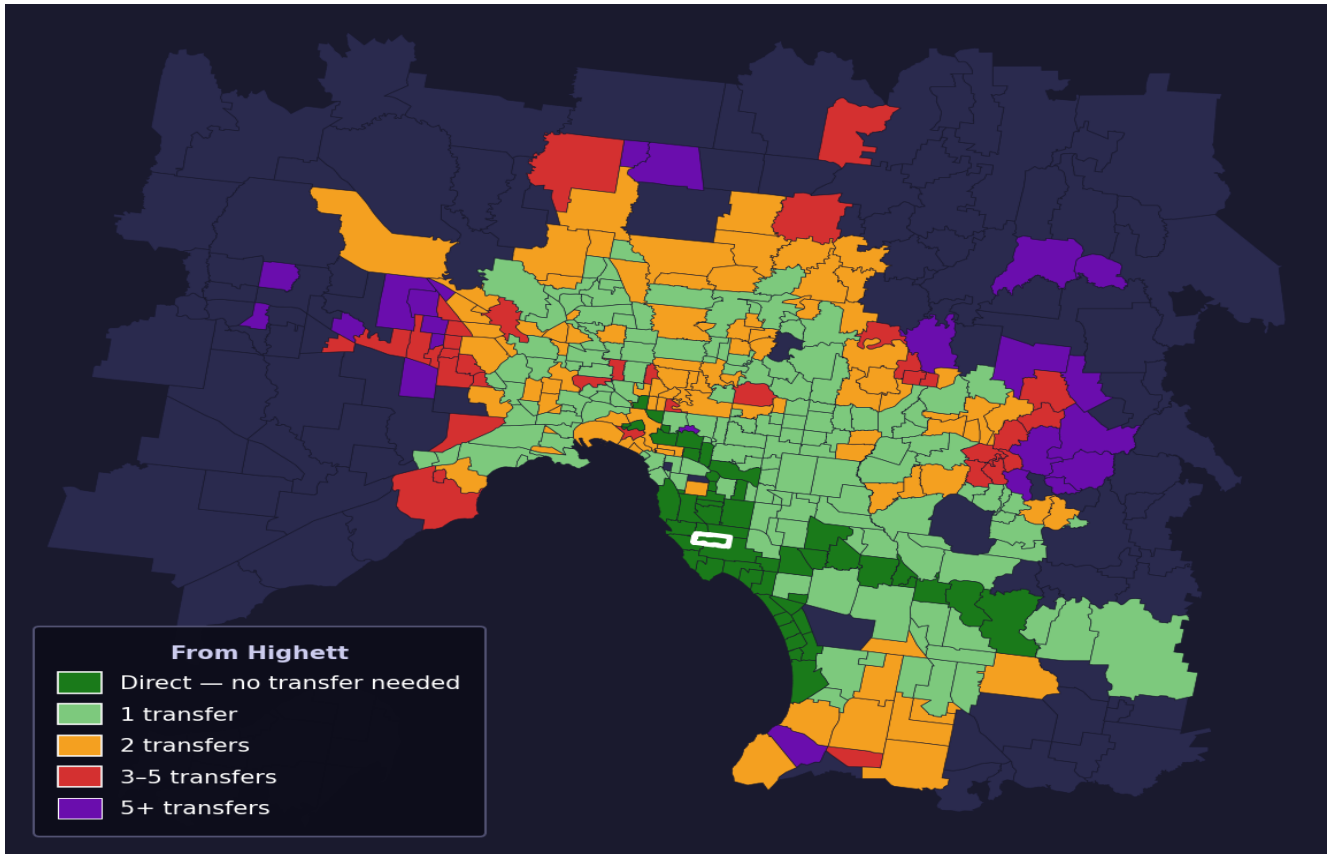

# Highett

Rank #48 of 450 suburbs

<b>Composite</b> <b>73</b> <sub>/100</sub>	<b>Journey Quality</b> <b>77</b> <sub>/100</sub>	<b>Cost Efficiency</b> <b>51</b> <sub>/100</sub>	<b>Connectivity</b> <b>85</b> <sub>/100</sub>
---	---	---	--

Direct (0 transfers)	51 of 450
1 transfer	155 of 450
2 transfers	95 of 450
3-5 transfers	36 of 450
5+ transfers	112 of 450

Destination	Time	Single Trip	Weekly
Melbourne CBD	45 min	\$3.76	\$37.60/wk
Frankston	42 min	\$4.34	\$43.40/wk
Melbourne Airport	125 min	\$6.82	
Box Hill	81 min	\$5.06	\$50.60/wk
Dandenong	89 min	\$6.82	\$57.00/wk