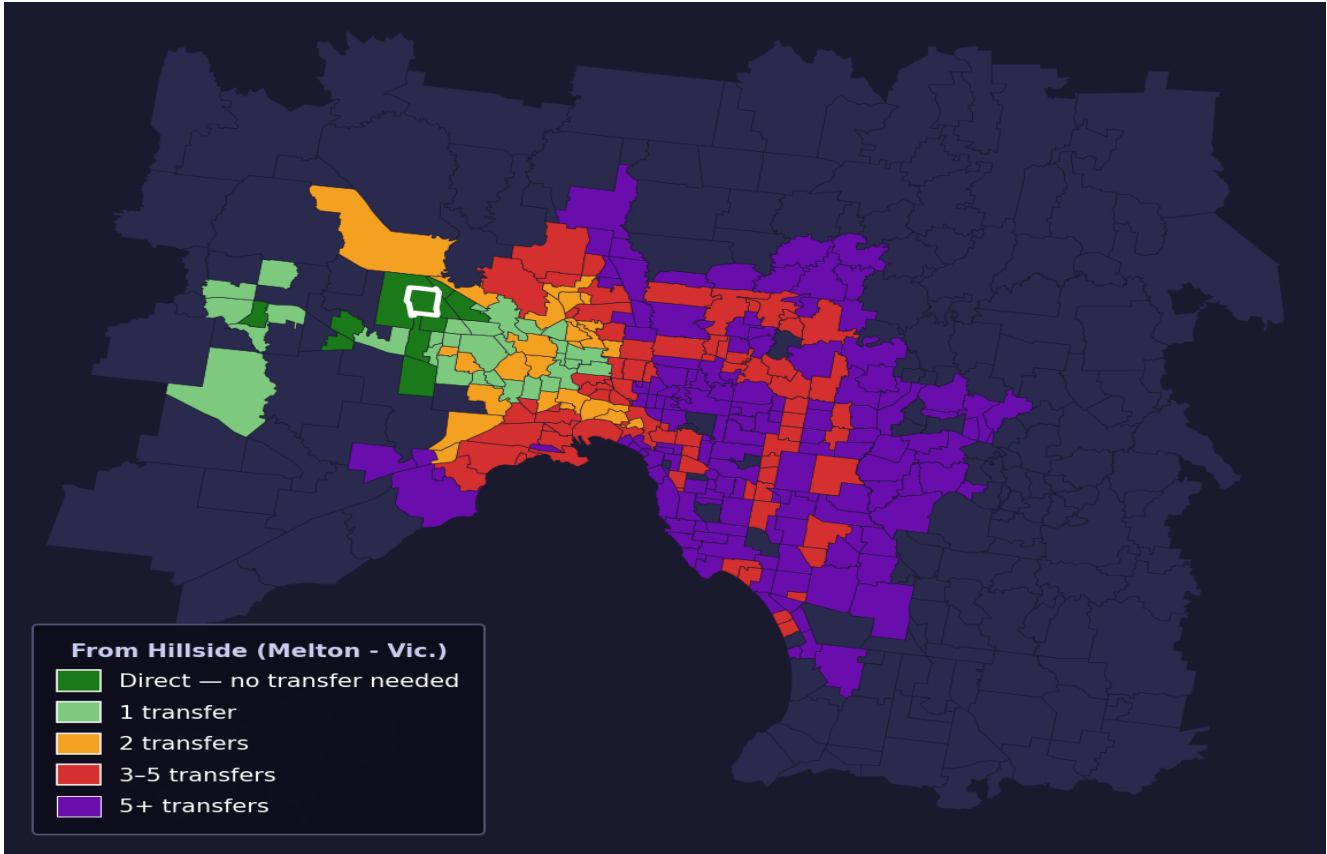

Hillside (Melton - Vic.)

Rank #367 of 450 suburbs

Composite 49 _{/100}	Journey Quality 52 _{/100}	Cost Efficiency 65 _{/100}	Connectivity 32 _{/100}
---	---	---	--

Direct (0 transfers)	10 of 450
1 transfer	30 of 450
2 transfers	26 of 450
3-5 transfers	77 of 450
5+ transfers	306 of 450

Destination	Time	Single Trip	Weekly
Melbourne CBD	78 min	\$4.81	\$46.96/wk
Frankston	152 min	\$8.64	\$57.00/wk
Melbourne Airport	98 min	\$5.91	
Box Hill	121 min	\$6.68	\$57.00/wk
Dandenong	140 min	\$8.36	\$57.00/wk